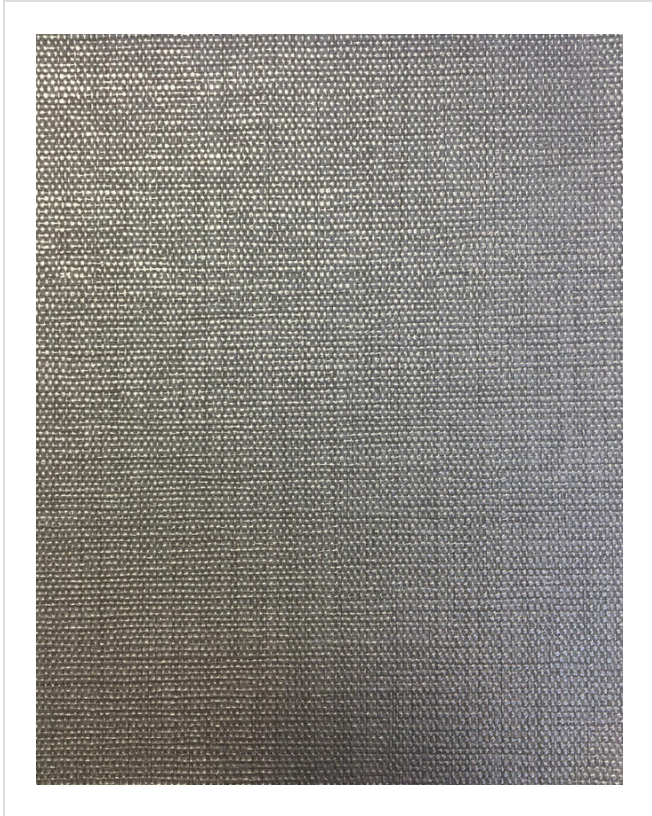

# Pasha

PAS47831

Luxury textured iridescent weave

More colours in Pasha (18)

**Pasha** is in our **Orange** binder

My library needs updating. Please contact me

## Specification

[Fabric backed vinyl wallcovering ▶](#)

137cm wide

Sold by the Linear metre

[Class 0 and 1 ▶ Euroclass C ▶](#)

Light reflectance (LRV) 36

[📄 Technical data downloads](#)

[pasha-technical-data.pdf 📄](#)