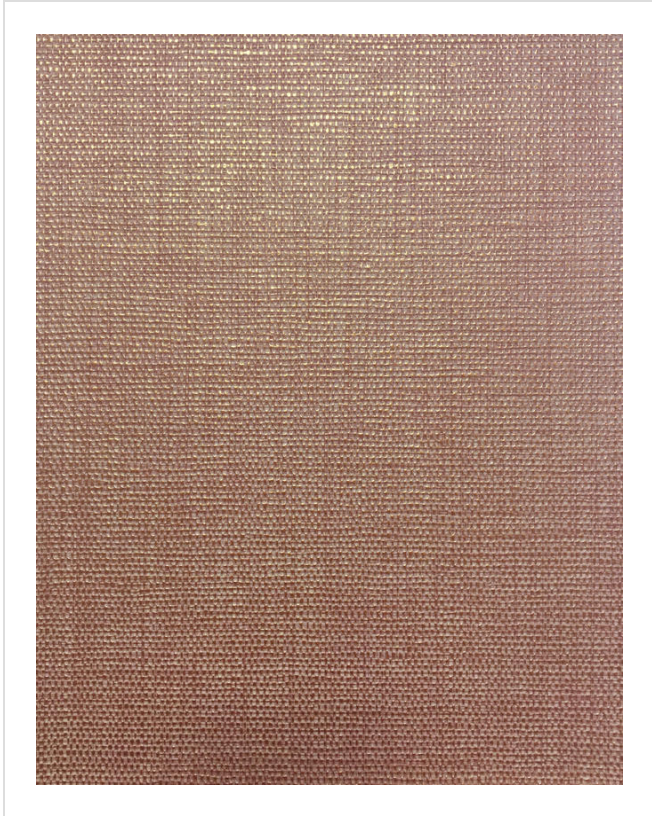

Pasha

PAS47845

Luxury textured iridescent weave

More colours in Pasha (18)

Pasha is in our **Orange** binder

My library needs updating. Please contact me

Specification

[Fabric backed vinyl wallcovering ▶](#)

137cm wide

Sold by the Linear metre

[Class 0 and 1 ▶ Euroclass C ▶](#)

Light reflectance (LRV) 41

[📄 Technical data downloads](#)

[pasha-technical-data.pdf 📄](#)

If you like **Pasha**, you might like...

Metalline