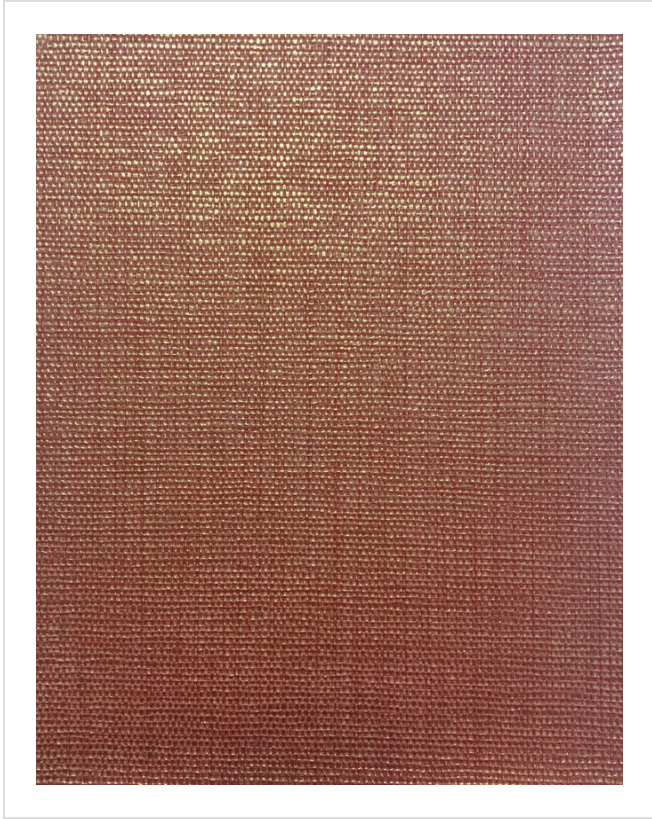

# Pasha

PAS47846

Luxury textured iridescent weave

More colours in Pasha (18)

**Pasha** is in our **Orange** binder

My library needs updating. Please contact me

## Specification

[Fabric backed vinyl wallcovering ▶](#)

137cm wide

Sold by the Linear metre

[Class 0 and 1 ▶ Euroclass C ▶](#)

Light reflectance (LRV) 32

[📄 Technical data downloads](#)

[pasha-technical-data.pdf 📄](#)