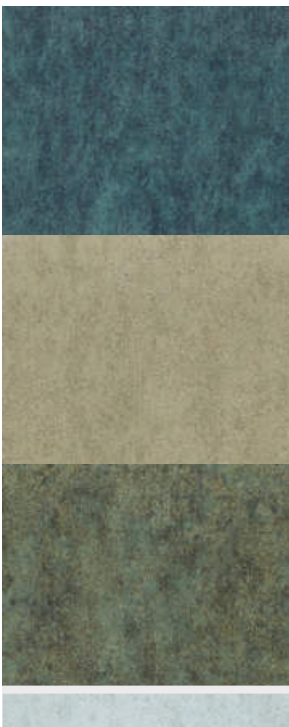

# Patina Stone

PAT47478

Richly textured stone texture full of detail and metallic highlights. Coordinates with Patina Stripe

More colours in Patina Stone (16)

**Patina Stone** is an internet exclusive.

My library needs updating. Please contact me

## Specification

[Fabric backed vinyl wallcovering](#) ▶

137cm wide

Sold by the Linear metre

[Euroclass C](#) ▶

Light reflectance (LRV) 56

 [Technical data downloads](#)

[patina-stone-technical-data.pdf](#) 