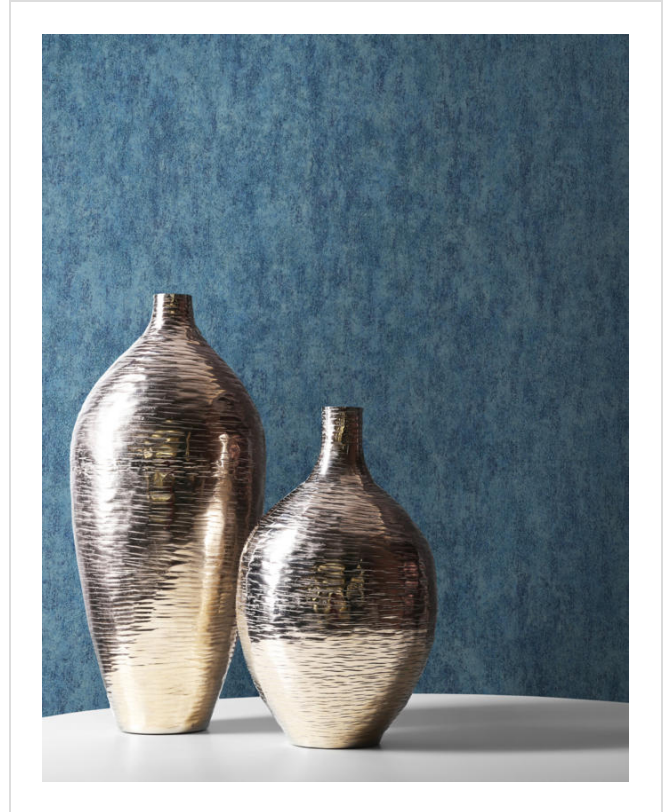

# Patina Stone

PAT47478

Richly textured stone texture full of detail and metallic highlights. Coordinates with Patina Stripe

More colours in Patina Stone (16)

**Patina Stone** is an internet exclusive.

My library needs updating. Please contact me

## Specification

[Fabric backed vinyl wallcovering](#) ▶

137cm wide

Sold by the Linear metre

[Euroclass C](#) ▶

Light reflectance (LRV) 56

 [Technical data downloads](#)

[patina-stone-technical-data.pdf](#) 

If you like **Patina Stone**, you might like...

Amphora

Renaissance