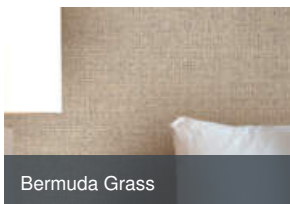

Parfay Weave