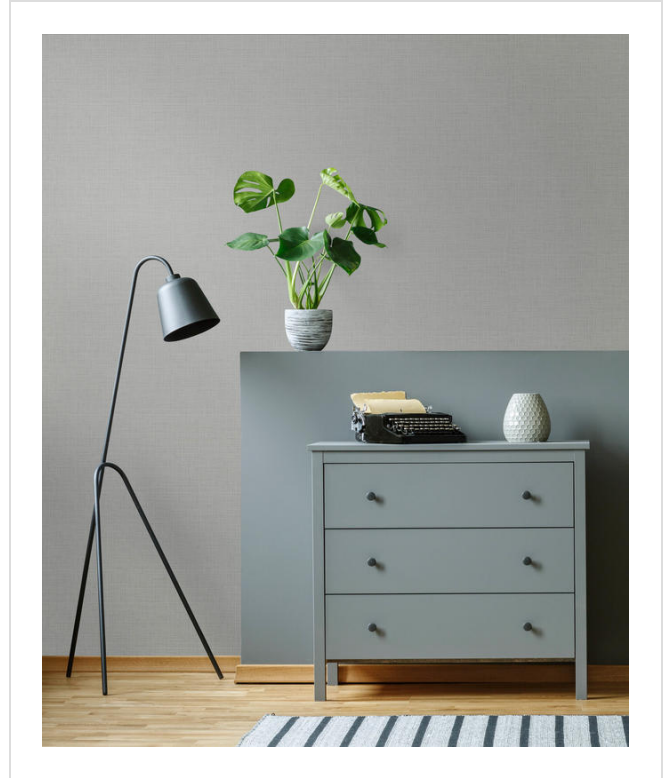

# Pave

PAV 46285

Medium open weave

All colours in Pave (9)

## Specification

[Fabric backed vinyl wallcovering ▶](#)

137cm wide

Sold by the Linear metre

[Class 0 and 1 ▶ Euroclass C ▶](#)

Light reflectance (LRV) 34

↓ [Technical data downloads](#)

[pave-technical-data.pdf](#) 📄