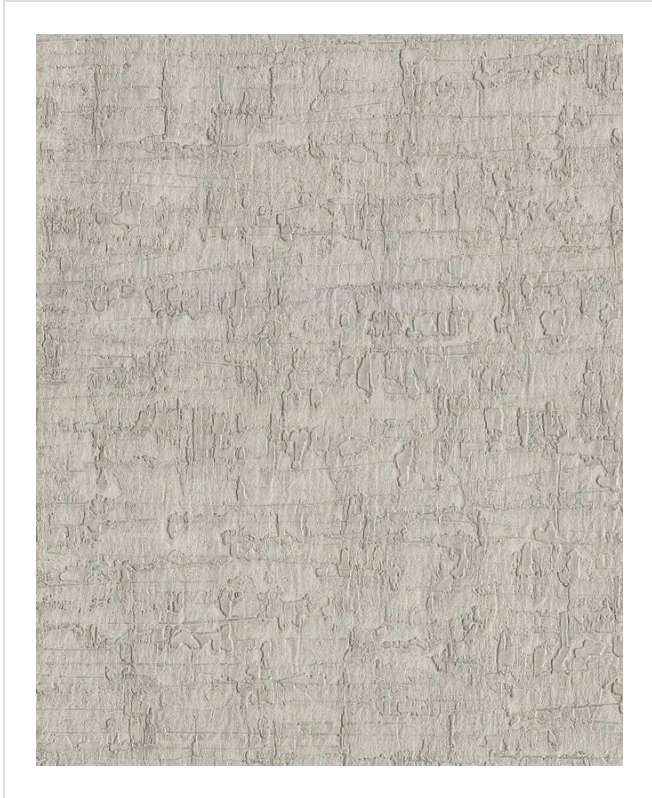

# Plaster

PLA53641

Deeply textured rough plaster effect. Selected colours with subtle metallic highlights

All colours in Plaster (12)

Plaster is in our Orange binder

✉ My library needs updating. Please contact me

### Specification

[Fabric backed vinyl wallcovering ▶](#)

137cm wide

Sold by the Linear metre

[Euroclass C ▶](#)

Light reflectance (LRV) 41

↓ Technical data downloads

[plaster-technical-data.pdf ↻](#)