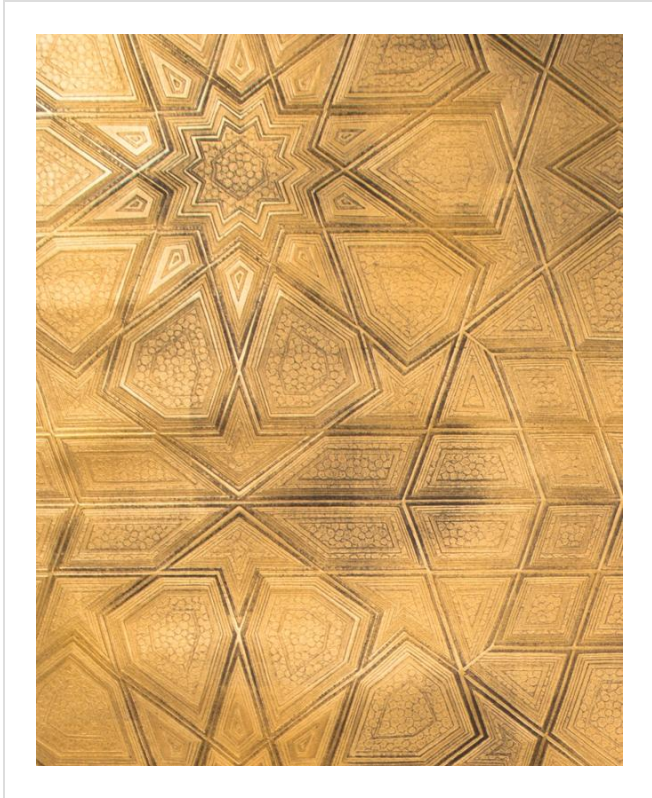

Rare Finds

PAGODA 42703 (roll)

Unique wallcoverings handmade with gold and silver leaf, silk and glass beads.

All designs and colours in Rare Finds (31)

01 (roll)

03 (roll)

04 (roll)

Rare Finds is an internet exclusive.

My library needs updating. Please contact me

Specification

[Speciality ▶](#)

92.4cm wide

Sold by the Roll

[↓ Technical data downloads](#)

[tektura-rare-finds-technical-data.pdf](#)

See recommended Adhesives and Primers ▶

If you like **Rare Finds**, you might like...

Metal Groove

Strobe