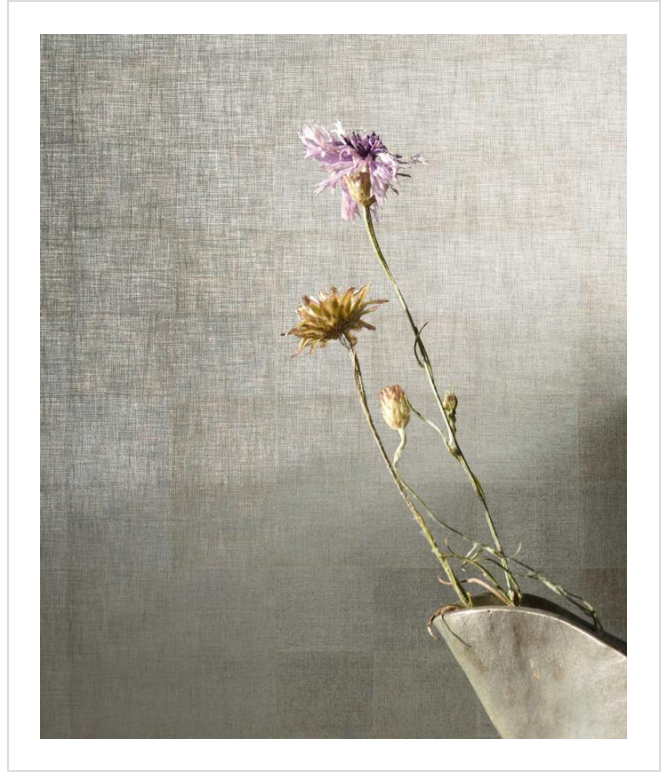

Rare Finds

WEAVING LOOM 42503 (roll)

Unique wallcoverings handmade with gold and silver leaf, silk and glass beads.

All designs and colours in Rare Finds (31)

01 (roll)

03 (roll)

04 (roll)

Rare Finds is an internet exclusive.