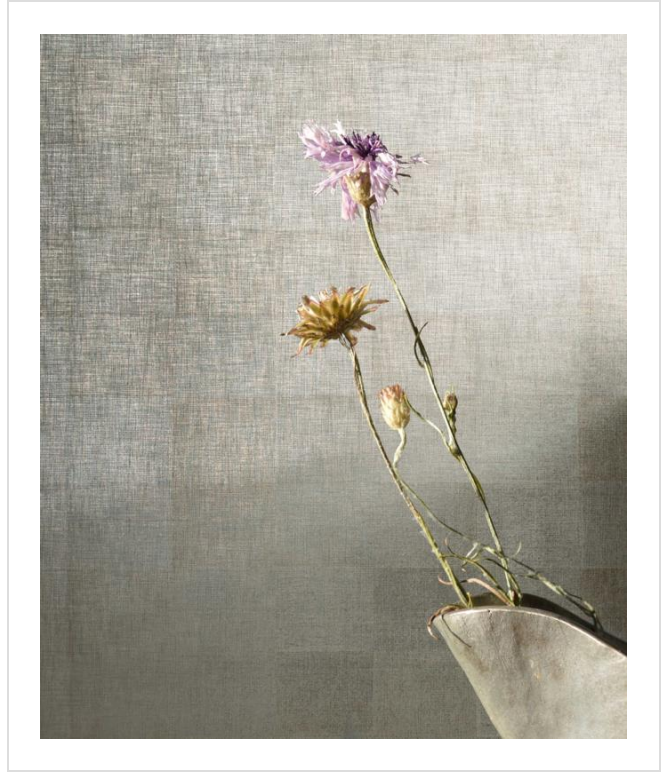

Rare Finds

WEAVING LOOM 42504 (roll)

Unique wallcoverings handmade with gold and silver leaf, silk and glass beads.

All designs and colours in Rare Finds **(31)**

01 (roll)

03 (roll)

04 (roll)

Rare Finds is an internet exclusive.