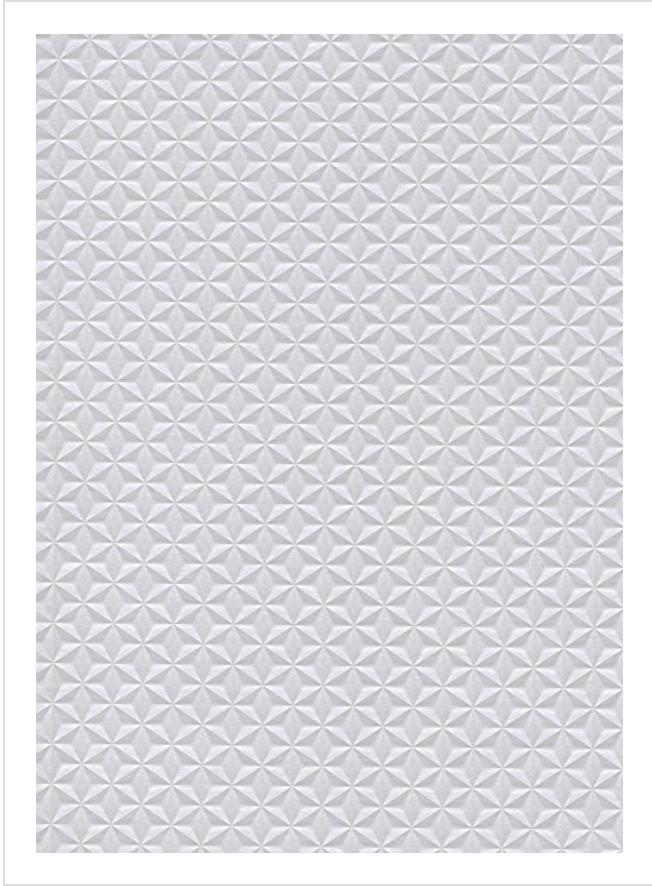

# Ravi

RAV16211

A sharp, clean texture in metallics and pearls

More colours in Ravi (12)

**Ravi** is in our [Blue](#) binder

✉ My library needs updating. Please contact me

### Specification

[Fabric backed vinyl wallcovering](#) ▶

106cm wide

Sold by the Linear metre

[Euroclass B](#) ▶ [Marine \(please enquire\)](#) ▶ [Class 0 and 1](#) ▶

Light reflectance (LRV) 73

↓ Technical data downloads