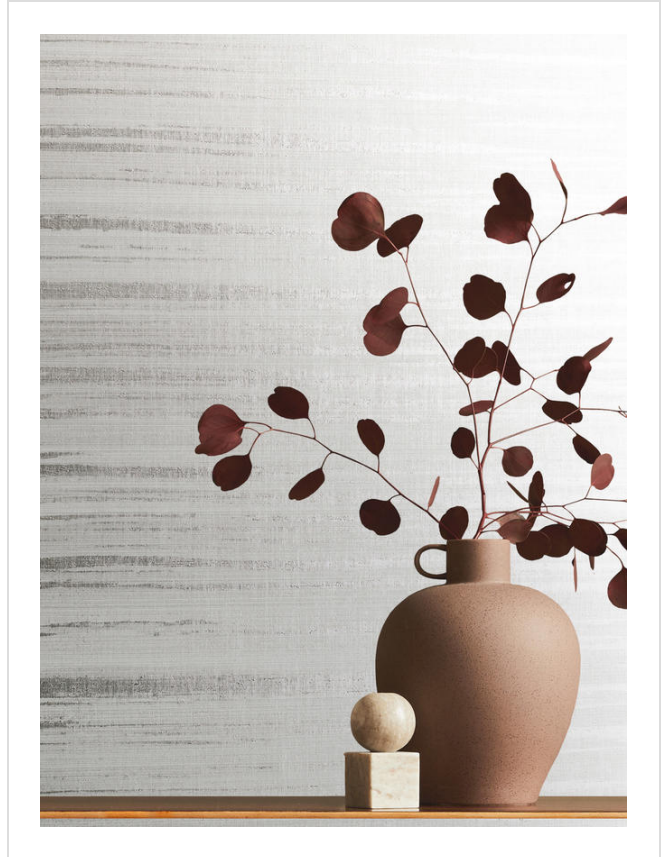

Reflection

REF 8500

Sumptuous traditional horizontal silk. Creates authentic panelled effect

All colours in Reflection (12)

Reflection is in our **White** binder

My library needs updating. Please contact me

Specification

[Fabric backed vinyl wallcovering](#) ▶

137cm wide

Sold by the Linear metre

[Euroclass B](#) ▶

Light reflectance (LRV) 14

↓ [Technical data downloads](#)

[reflection-technical-data.pdf](#) 📄

If you like **Reflection**, you might like...

Shibori (while stocks last)

Shadow Silk