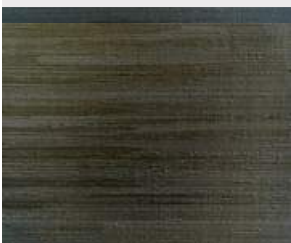

Reflection

REF 8500

Sumptuous traditional horizontal silk. Creates authentic panelled effect

All colours in Reflection (12)

Reflection is in our **White** binder

My library needs updating. Please contact me

Specification

[Fabric backed vinyl wallcovering](#) ▶

137cm wide

Sold by the Linear metre

[Euroclass B](#) ▶

Light reflectance (LRV) 14

↓ [Technical data downloads](#)

[reflection-technical-data.pdf](#) 📄