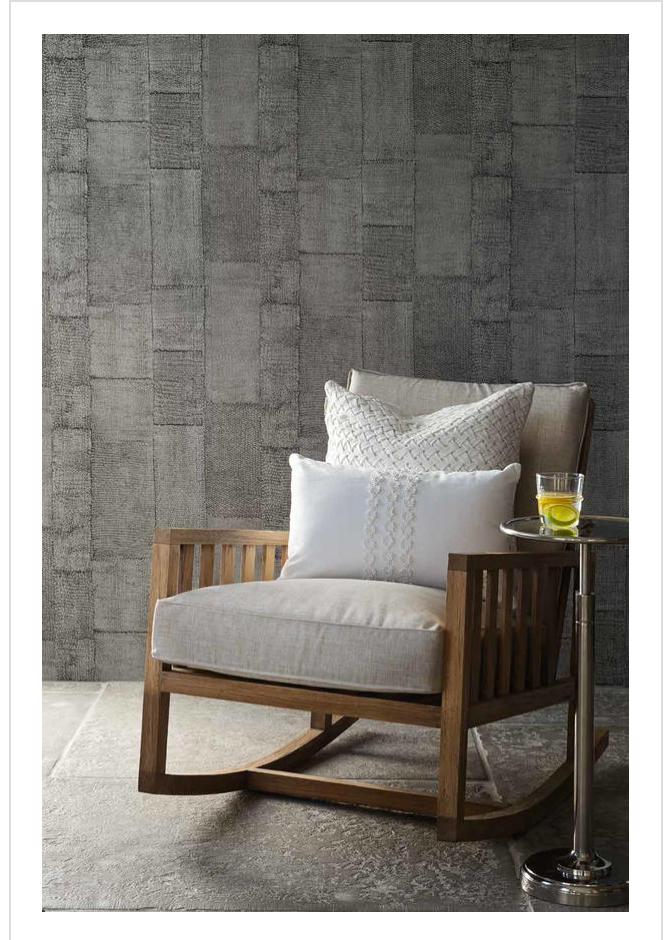

Riviera Maison Collection

RIV219880

Eclectic, versatile mix of chunky weaves, leafy prints and textures. Jumbo-sized printed murals too!

More designs in Riviera Maison Collection (72)

280x300cm repeat

280x300cm repeat

280x300cm repeat

x250cm repeat

this sample shows an area
100cm wide

this sample shows an area
100cm wide

0x300cm repeat

this sample shows an area
100cm wide

0x300cm repeat

0x300cm repeat