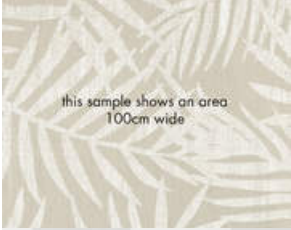

280x300cm repeat

x250cm repeat

this sample shows an area
100cm wide

this sample shows an area
100cm wide

0x300cm repeat

this sample shows an area
100cm wide

0x300cm repeat

0x300cm repeat

x300cm

this sample shows an area
100cm wide

280x300cm repeat

this sample shows an area
100cm wide

280x300cm repeat

this sample shows an area
100cm wide

280x300cm

Riviera Maison Collection is in our Range of coordinating designs binder