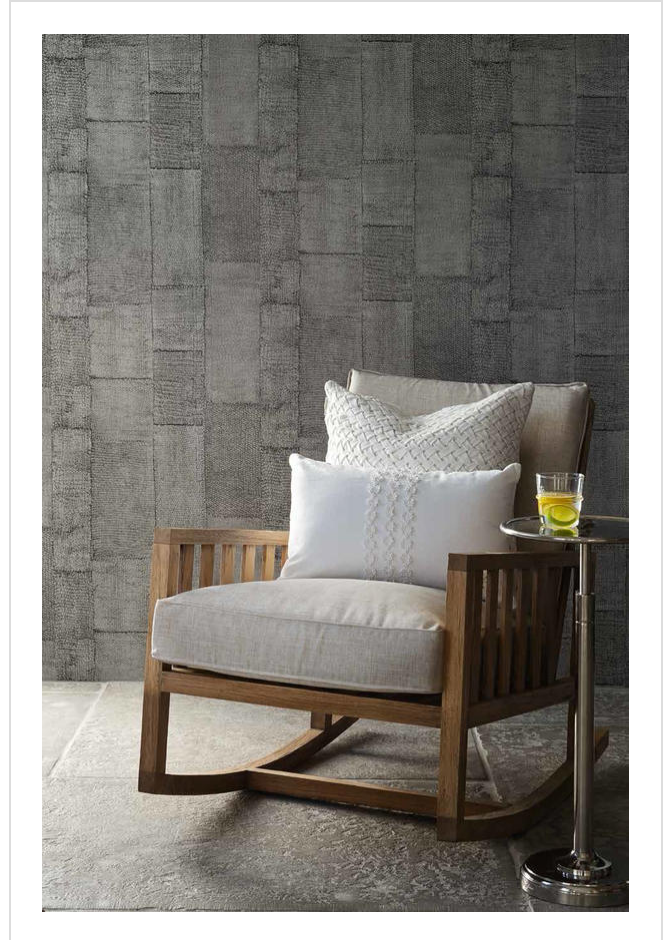

# Riviera Maison Collection

RIV219886

Eclectic, versatile mix of chunky weaves, leafy prints and textures. Jumbo-sized printed murals too!

More designs in Riviera Maison Collection (72)

| 280x300cm repeat

| 280x300cm repeat

| 280x300cm repeat

x250cm repeat

this sample shows an area  
100cm wide

this sample shows an area  
100cm wide

0x300cm repeat

this sample shows an area  
100cm wide

0x300cm repeat

0x300cm repeat

x300cm

this sample shows an area  
100cm wide

280x300cm repeat

this sample shows an area  
100cm wide

280x300cm repeat

this sample shows an area  
100cm wide

280x300cm