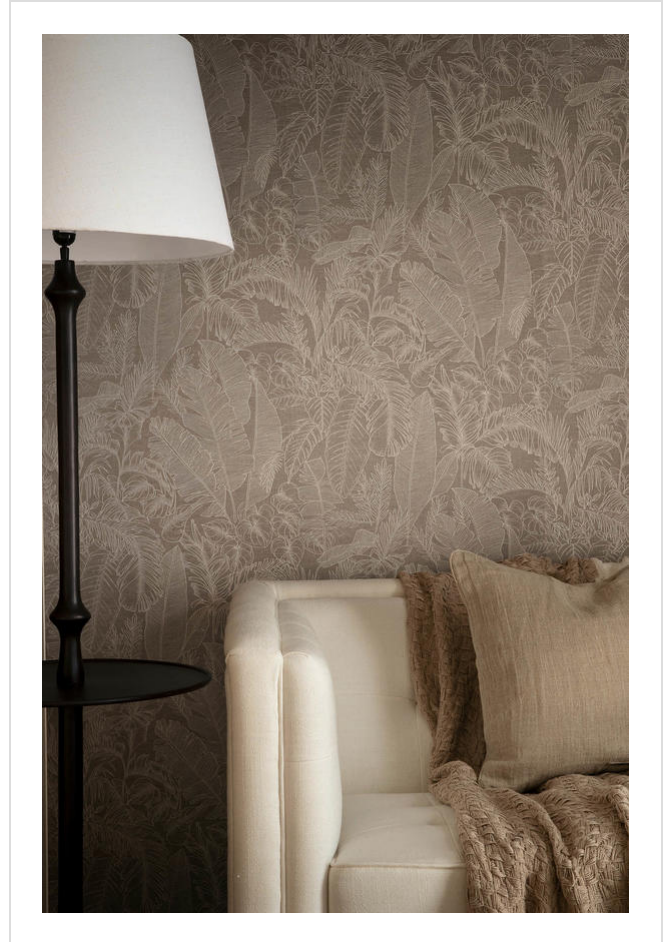

Riviera Maison Collection

RIV219913

Eclectic, versatile mix of chunky weaves, leafy prints and textures. Jumbo-sized printed murals too!

More designs in Riviera Maison Collection (72)

280x300cm repeat

280x300cm repeat

280x300cm repeat

this sample shows an area
100cm wide

this sample shows an area
100cm wide

0x300cm repeat

this sample shows an area
100cm wide

0x300cm repeat

0x300cm repeat

x300cm