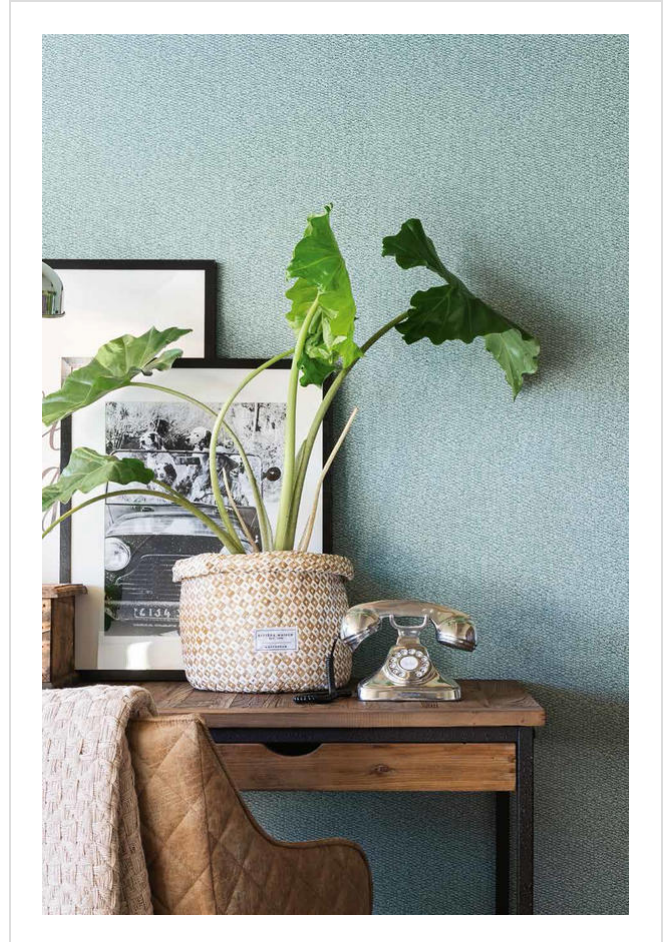

Riviera Maison Collection

RIV219944

Eclectic, versatile mix of chunky weaves, leafy prints and textures. Jumbo-sized printed murals too!

More designs in Riviera Maison Collection (72)

280x300cm repeat

280x300cm repeat

280x300cm repeat

x250cm repeat

this sample shows an area
100cm wide

this sample shows an area
100cm wide

0x300cm repeat

this sample shows an area
100cm wide

0x300cm repeat

0x300cm repeat