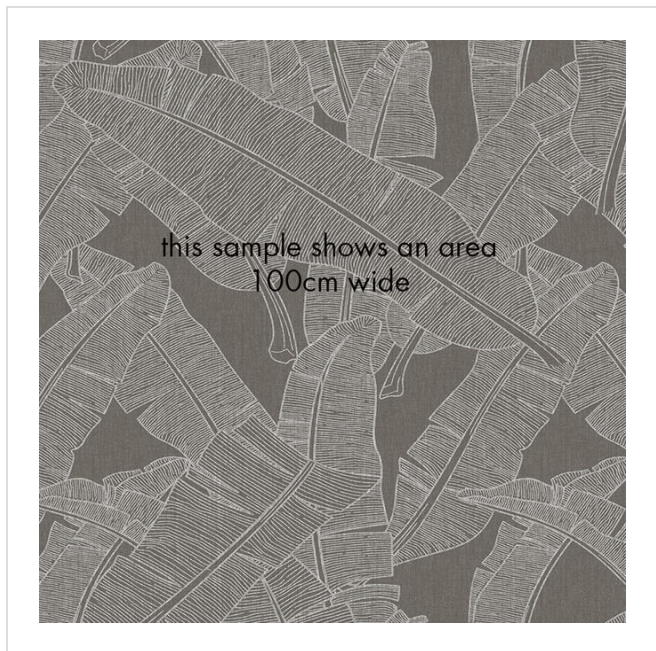

Riviera Maison Collection

RIV300606 Tropical Leaf mural 280x300cm repeat

Eclectic, versatile mix of chunky weaves, leafy prints and textures. Jumbo-sized printed murals too!