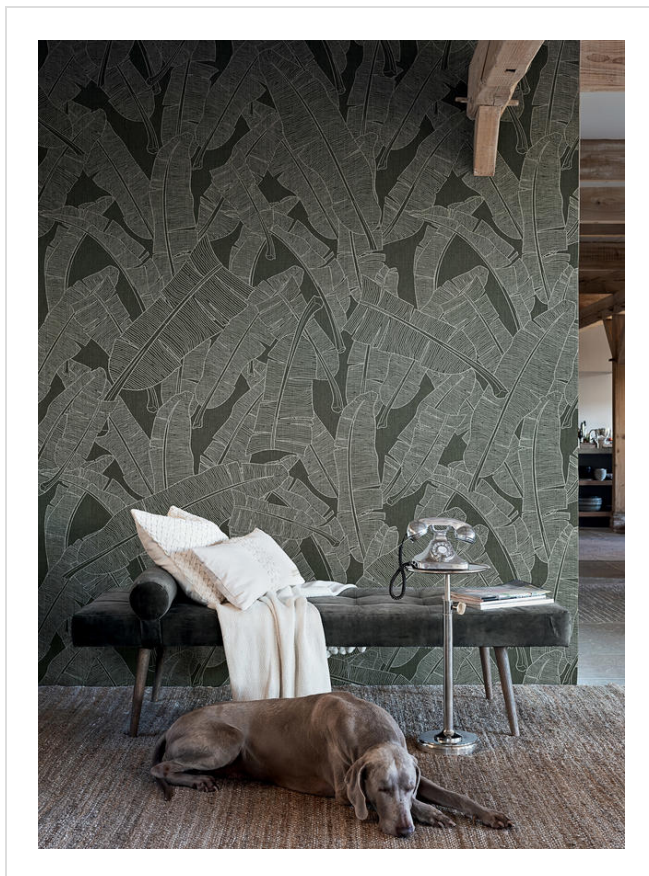

# Riviera Maison Collection

RIV300606 Tropical Leaf mural 280x300cm repeat

Eclectic, versatile mix of chunky weaves, leafy prints and textures. Jumbo-sized printed murals too!

More designs in Riviera Maison Collection (72)

this sample shows an area  
100cm wide

this sample shows an area  
100cm wide

280x300cm repeat

this sample shows an area  
100cm wide

280x300cm repeat

280x300cm repeat

x250cm repeat

This sample shows on area

300cm repeat

300cm repeat

300cm repeat

100cm wide

this sample shows an area  
100cm wide

this sample shows an area  
100cm wide

this sample shows an area  
100cm wide

x300cm