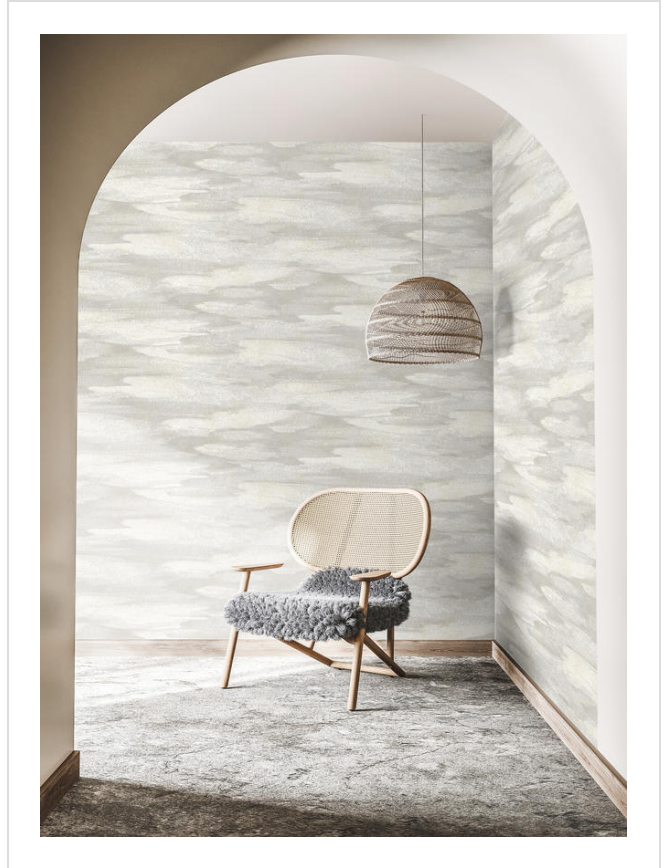

# Sandscape

SAN16

Painterly print on canvas ground

All colours in Sandscape (11)

**Sandscape** is in our Internet Exclusive binder

✉ My library needs updating. Please contact me

## Specification

[Fabric backed vinyl wallcovering ▶](#)

137cm wide

Sold by the Linear metre

[Euroclass B ▶](#)

Light reflectance (LRV) 11

↓ Technical data downloads

[sandscape-technical-data-download.pdf](#) 📄