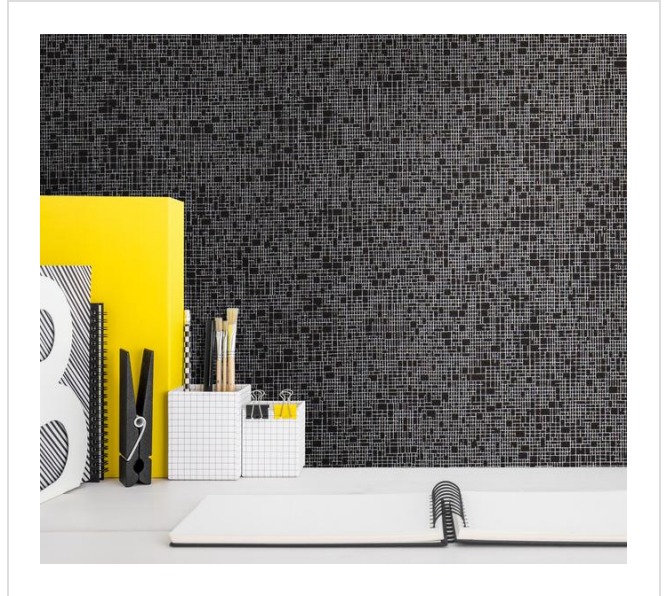

Scaffold

SCA1466

Mini geometric print with an architectural vibe

More colours in Scaffold (9)

Scaffold is in our **White** binder

✉ My library needs updating. Please contact me

Specification

[Fabric backed vinyl wallcovering ▶](#)

137cm wide

Sold by the Linear metre

[Euroclass B ▶](#)

Light reflectance (LRV) 14

↓ [Technical data downloads](#)

[scaffold-technical-data.pdf](#) 📄

If you like **Scaffold**, you might like...

Jigsaw