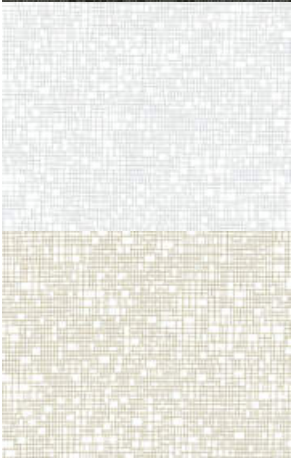

Scaffold

SCA1470

Mini geometric print with an architectural vibe

More colours in Scaffold (9)

Scaffold is in our **White** binder

✉ My library needs updating. Please contact me

Specification

[Fabric backed vinyl wallcovering ▶](#)

137cm wide

Sold by the Linear metre

[Euroclass B ▶](#)

Light reflectance (LRV) 31

↓ [Technical data downloads](#)

[scaffold-technical-data.pdf](#) 📄

If you like **Scaffold**, you might like...

Jigsaw