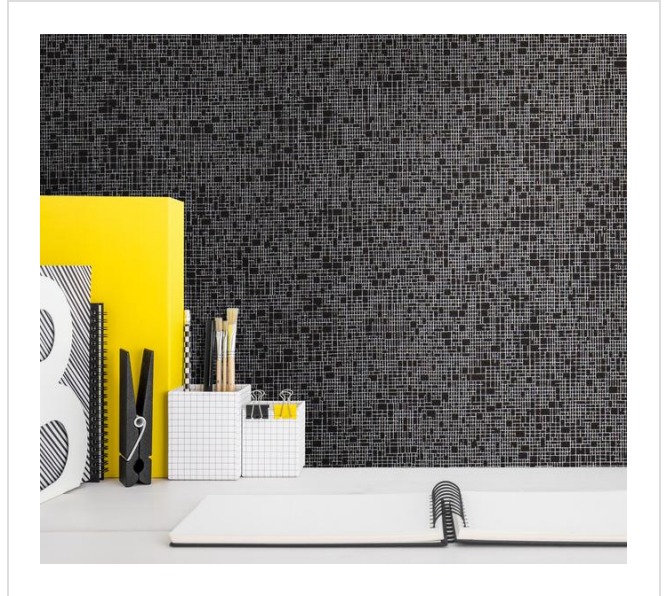

Scaffold

SCA1470

Mini geometric print with an architectural vibe

More colours in Scaffold (9)

Scaffold is in our **White** binder

✉ My library needs updating. Please contact me

Specification

[Fabric backed vinyl wallcovering ▶](#)

137cm wide

Sold by the Linear metre

[Euroclass B ▶](#)

Light reflectance (LRV) 31

↓ [Technical data downloads](#)

[scaffold-technical-data.pdf](#) 📄

If you like **Scaffold**, you might like...

Jigsaw