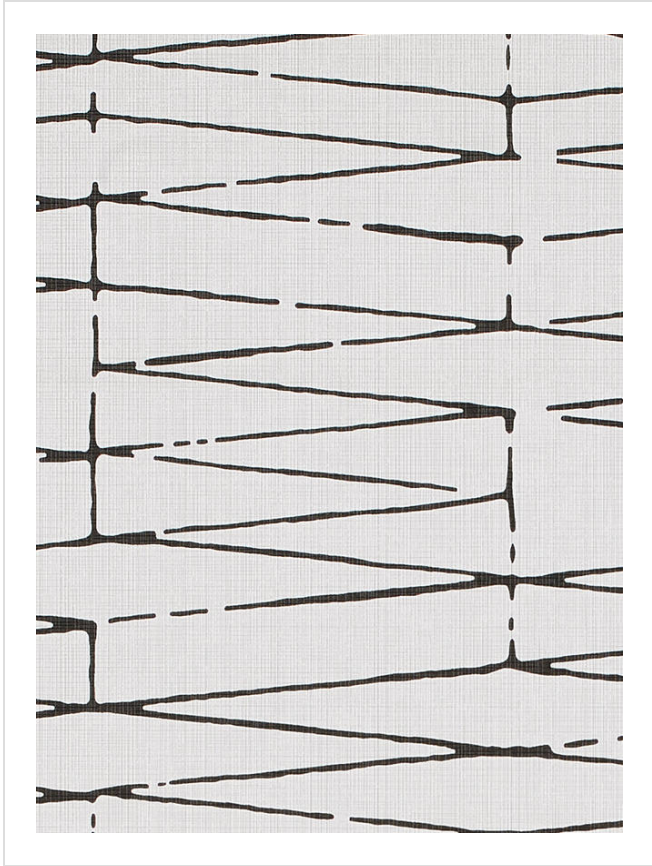

Seesaw

SEE53598

Geometric overprint on woven linen ground. Coordinates with Seesaw Weave

More colours in Seesaw (12)

Seesaw is in our **Orange** binder

My library needs updating. Please contact me

Specification

[Fabric backed vinyl wallcovering ▶](#)

137cm wide

Sold by the Linear metre

[Euroclass C ▶](#)

Light reflectance (LRV) 67

[↓ Technical data downloads](#)

[seesaw-technical-data.pdf](#)

If you like **Seesaw**, you might like...