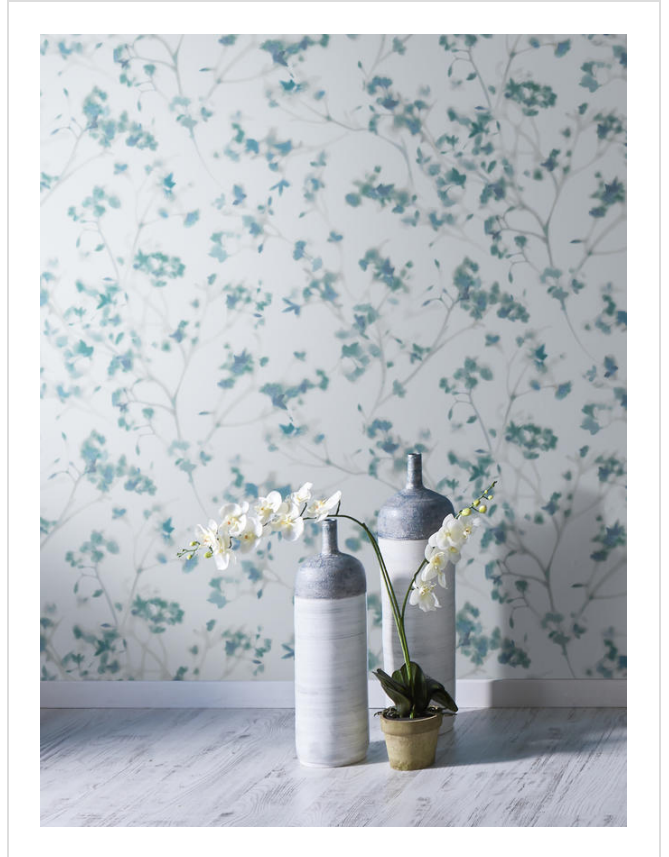

# Serenity

SER2151

Soft focus and dreamy botanical print. Smooth, matt surface

All colours in Serenity (5)

Serenity is in our **White** binder

My library needs updating. Please contact me

### Specification

[Fabric backed vinyl wallcovering](#) ▶

137cm wide

Sold by the Linear metre

[Euroclass B ▶](#)

Light reflectance (LRV) 73

 [Technical data downloads](#)

[serenity-technical-data.pdf](#) 