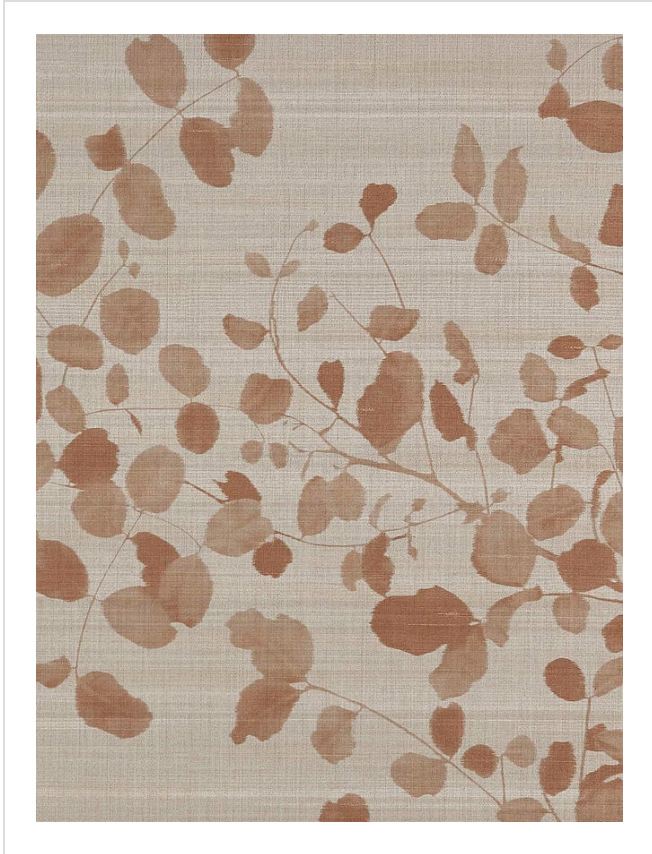

Shadow Leaves

W2SL02

Subtle silhouette print on silk ground. Coordinates with Shadow Silk

More colours in Shadow Leaves (10)

Shadow Leaves is in our **Orange** binder

✉ My library needs updating. Please contact me

Specification

[Fabric backed vinyl wallcovering ▶](#)

137cm wide

Sold by the Linear metre

[Euroclass C ▶](#)

Light reflectance (LRV) 54

↓ Technical data downloads

[shadow-leaves-technical-data-download.pdf](#) 📄

If you like **Shadow Leaves**, you might like...