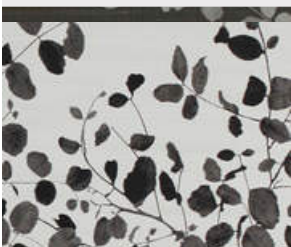

Shadow Leaves

W2SL10

Subtle silhouette print on silk ground. Coordinates with Shadow Silk

More colours in Shadow Leaves (10)

Shadow Leaves is in our **Orange** binder

✉ My library needs updating. Please contact me

Specification

[Fabric backed vinyl wallcovering ▶](#)

137cm wide

Sold by the Linear metre

[Euroclass C ▶](#)

Light reflectance (LRV) 19

↓ Technical data downloads

[shadow-leaves-technical-data-download.pdf](#) 📄