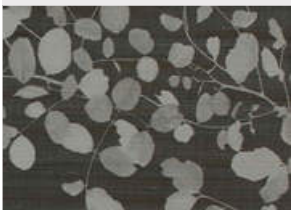

Shadow Leaves

W2SL10

Subtle silhouette print on silk ground. Coordinates with Shadow Silk

More colours in Shadow Leaves (10)

Shadow Leaves is in our **Orange** binder

✉ My library needs updating. Please contact me

Specification

[Fabric backed vinyl wallcovering ▶](#)

137cm wide

Sold by the Linear metre

[Euroclass C ▶](#)

Light reflectance (LRV) 19

↓ Technical data downloads

[shadow-leaves-technical-data-download.pdf](#) 📄