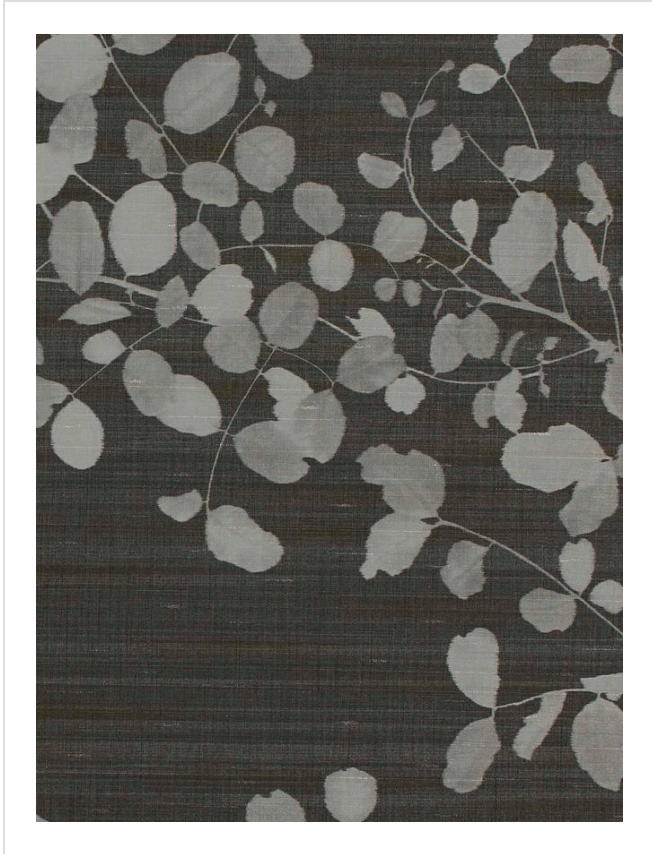

Shadow Leaves

W2SL10

Subtle silhouette print on silk ground. Coordinates with Shadow Silk

More colours in Shadow Leaves (10)

Shadow Leaves is in our **Orange** binder

✉ My library needs updating. Please contact me

Specification

[Fabric backed vinyl wallcovering ▶](#)

137cm wide

Sold by the Linear metre

[Euroclass C ▶](#)

Light reflectance (LRV) 19

↓ Technical data downloads

[shadow-leaves-technical-data-download.pdf](#) 📄