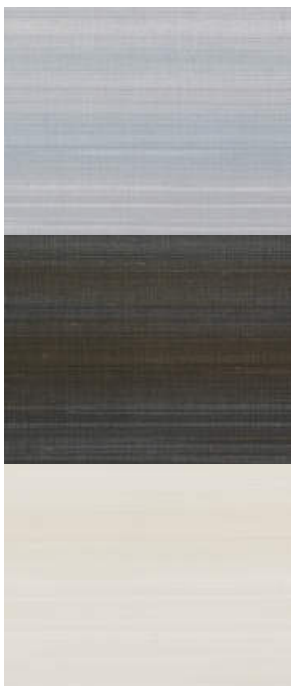

Shadow Silk

W2SW03

Lustrous silk with contrasting bands of colour. Creates panelled effect. Coordinates with Shadow Leaves

All colours in Shadow Silk (24)

Shadow Silk is in our **Orange** binder

✉ My library needs updating. Please contact me

Specification

[Fabric backed vinyl wallcovering ▶](#)

137cm wide

Sold by the Linear metre

[Euroclass C ▶](#)

Light reflectance (LRV) 45

↓ Technical data downloads

[shadow-silk-technical-data-download.pdf](#) 📄