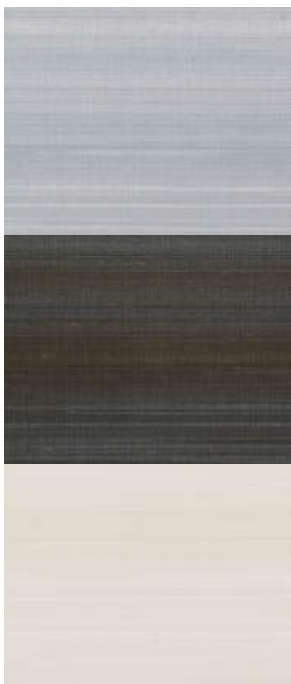

Shadow Silk

W2SW05

Lustrous silk with contrasting bands of colour. Creates panelled effect. Coordinates with Shadow Leaves

All colours in Shadow Silk (24)

Shadow Silk is in our **Orange** binder

✉ My library needs updating. Please contact me

Specification

[Fabric backed vinyl wallcovering ▶](#)

137cm wide

Sold by the Linear metre

[Euroclass C ▶](#)

Light reflectance (LRV) 64

↓ Technical data downloads

[shadow-silk-technical-data-download.pdf](#) 📄