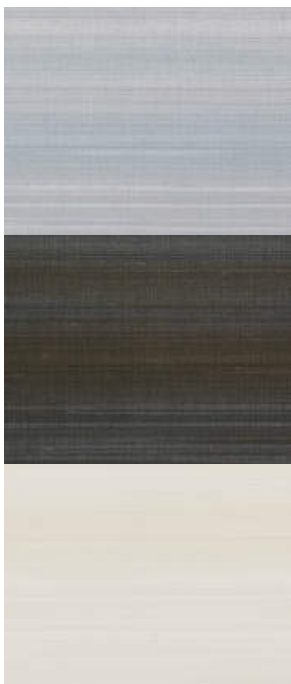

Shadow Silk

W2SW09

Lustrous silk with contrasting bands of colour. Creates panelled effect. Coordinates with Shadow Leaves

All colours in Shadow Silk (24)

Shadow Silk is in our **Orange** binder

✉ My library needs updating. Please contact me

Specification

[Fabric backed vinyl wallcovering ▶](#)

137cm wide

Sold by the Linear metre

[Euroclass C ▶](#)

Light reflectance (LRV) 48

↓ Technical data downloads

[shadow-silk-technical-data-download.pdf](#) 📄