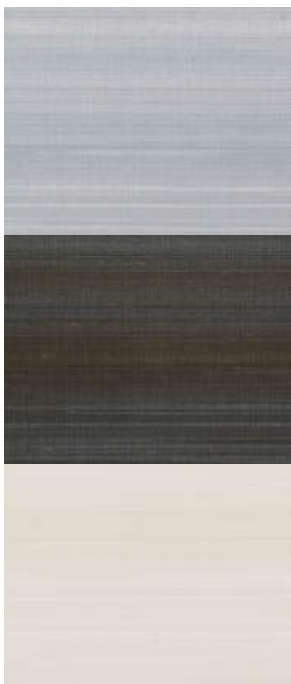

Shadow Silk

W2SW10

Lustrous silk with contrasting bands of colour. Creates panelled effect. Coordinates with Shadow Leaves

All colours in Shadow Silk (24)

Shadow Silk is in our **Orange** binder

✉ My library needs updating. Please contact me

Specification

[Fabric backed vinyl wallcovering ▶](#)

137cm wide

Sold by the Linear metre

[Euroclass C ▶](#)

Light reflectance (LRV) 32

↓ Technical data downloads

[shadow-silk-technical-data-download.pdf](#) 📄