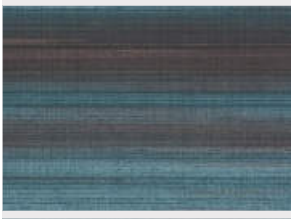

Shadow Silk

W2SW19

Lustrous silk with contrasting bands of colour. Creates panelled effect. Coordinates with Shadow Leaves

All colours in Shadow Silk (24)

Shadow Silk is in our **Orange** binder

✉ My library needs updating. Please contact me

Specification

[Fabric backed vinyl wallcovering ▶](#)

137cm wide

Sold by the Linear metre

[Euroclass C ▶](#)

Light reflectance (LRV) 10

↓ Technical data downloads

[shadow-silk-technical-data-download.pdf](#) 📄