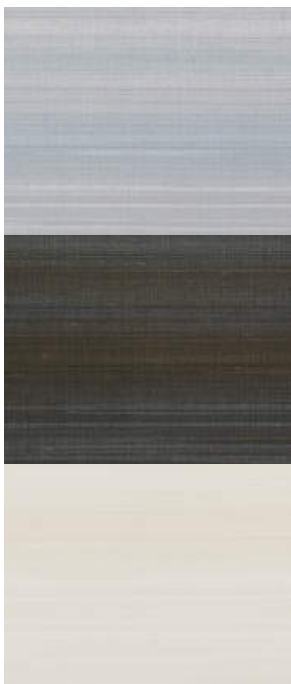

Shadow Silk

W2SW23

Lustrous silk with contrasting bands of colour. Creates panelled effect. Coordinates with Shadow Leaves

All colours in Shadow Silk (24)

Shadow Silk is in our **Orange** binder

✉ My library needs updating. Please contact me

Specification

[Fabric backed vinyl wallcovering ▶](#)

137cm wide

Sold by the Linear metre

[Euroclass C ▶](#)

Light reflectance (LRV) 57

↓ [Technical data downloads](#)

[shadow-silk-technical-data-download.pdf](#) 📄