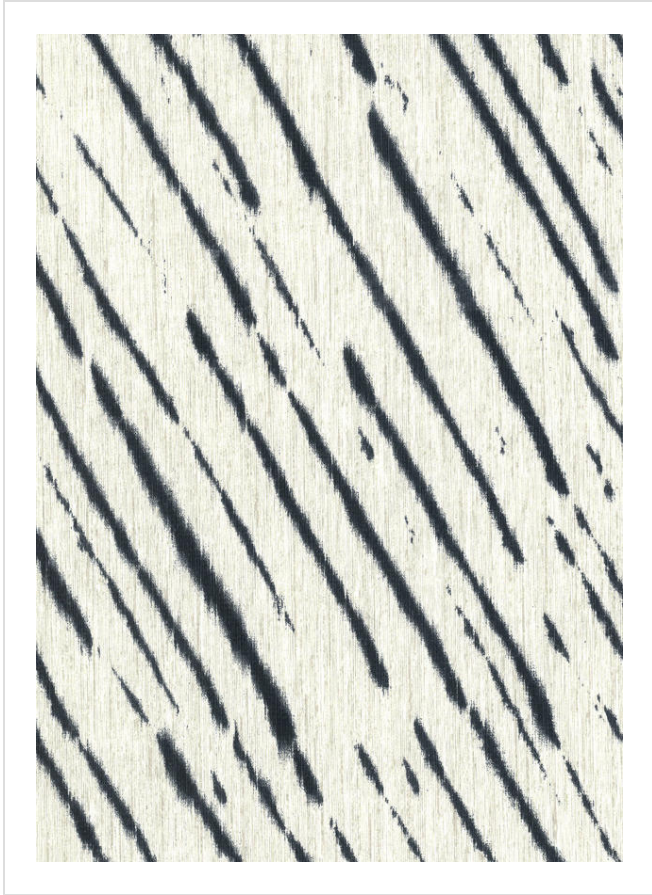

# Shibori Chevron

SHI08

Painterly chevron print on silkstrand ground

More colours in Shibori Chevron (8)

**Shibori Chevron** is in our Internet Exclusive binder

✉ My library needs updating. Please contact me

## Specification

[Fabric backed vinyl wallcovering](#) ▶

137cm wide

Sold by the Linear metre

[Euroclass B](#) ▶

Light reflectance (LRV) 72

↓ Technical data downloads

[shibori-chevron-technical-info.pdf](#) 📄

If you like **Shibori Chevron**, you might like...