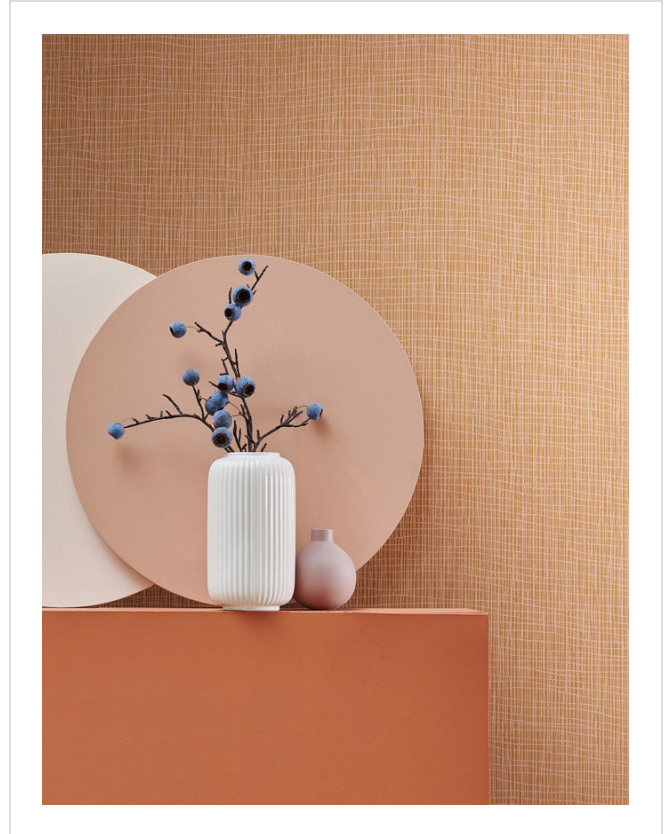

# Sketch

T2DM17

Retro print on woven ground

More colours in Sketch (17)

Sketch is in our **Orange** binder

✉ My library needs updating. Please contact me

### Specification

[Fabric backed vinyl wallcovering ▶](#)

137cm wide

Sold by the Linear metre

[Euroclass C ▶](#)

Light reflectance (LRV) 24

 [Technical data downloads](#)

[sketch-technical-info.pdf](#) 