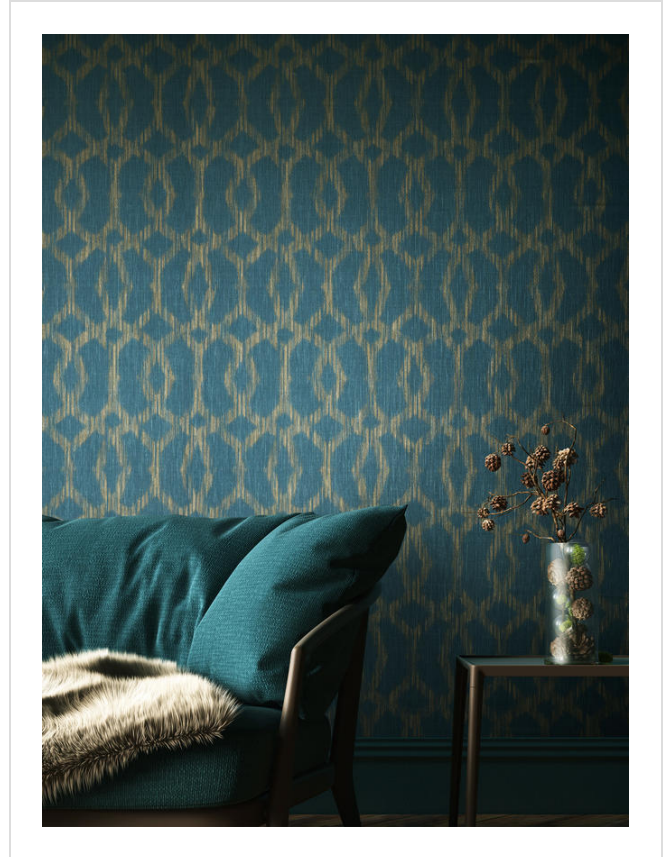

Skyward Grill

SKY46805

An ikat inspired trellis print. Coordinates with Skyward

All colours in Skyward Grill (12)

Skyward Grill is an internet exclusive.

✉ My library needs updating. Please contact me

Specification

[Fabric backed vinyl wallcovering ▶](#)

137cm wide

Sold by the Linear metre

[Class 0 and 1 ▶ Euroclass C ▶](#)

Light reflectance (LRV) 72

↓ Technical data downloads

[skyward-grill-technical-data.pdf](#) 📄

If you like **Skyward Grill**, you might like...