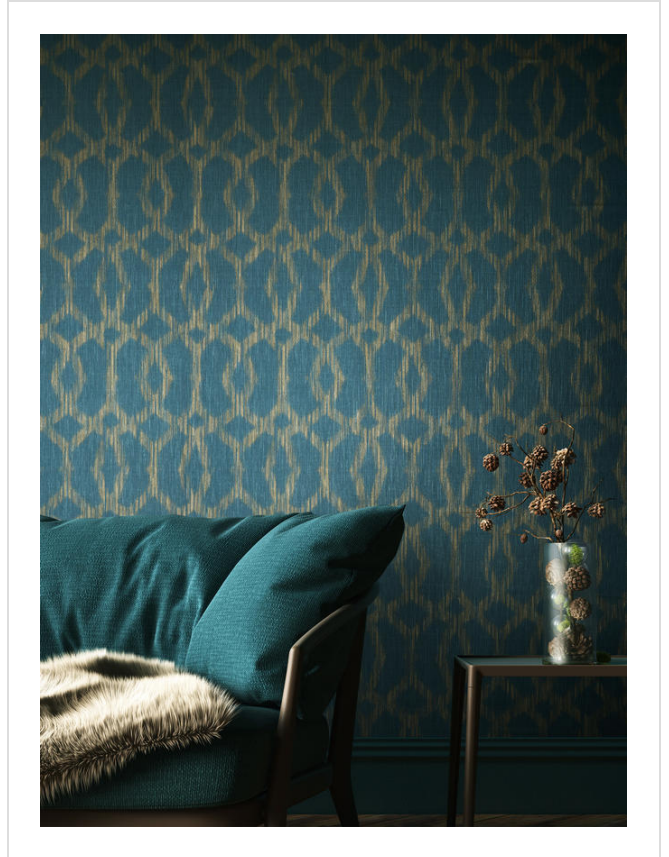

Skyward Grill

SKY46805

An ikat inspired trellis print. Coordinates with Skyward

All colours in Skyward Grill (12)

Skyward Grill is an internet exclusive.

✉ My library needs updating. Please contact me

Specification

[Fabric backed vinyl wallcovering ▶](#)

137cm wide

Sold by the Linear metre

[Class 0 and 1 ▶ Euroclass C ▶](#)

Light reflectance (LRV) 72

↓ Technical data downloads

[skyward-grill-technical-data.pdf](#) 📄

If you like **Skyward Grill**, you might like...