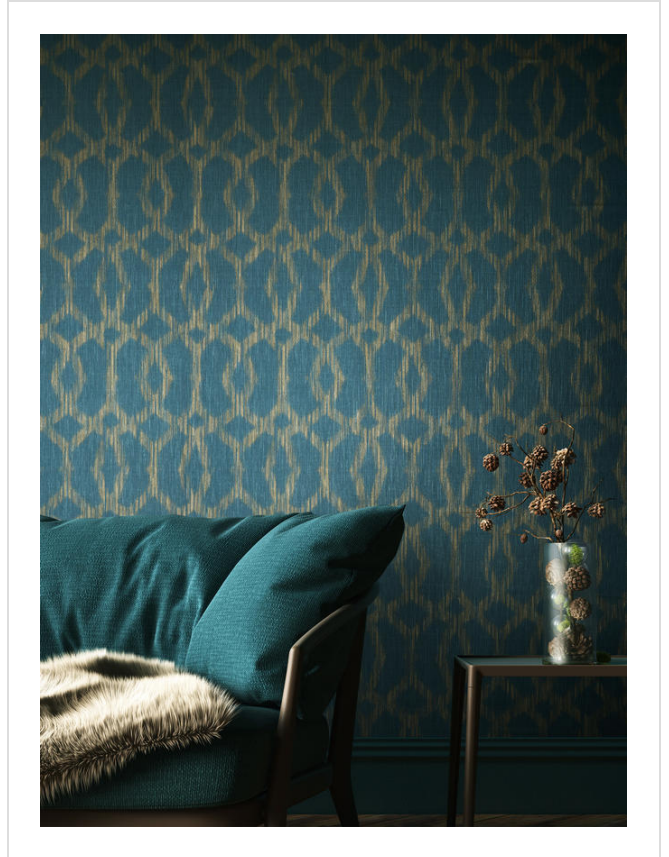

Skyward Grill

SKY46811

An ikat inspired trellis print. Coordinates with Skyward

All colours in Skyward Grill (12)

Skyward Grill is an internet exclusive.

✉ My library needs updating. Please contact me

Specification

[Fabric backed vinyl wallcovering ▶](#)

137cm wide

Sold by the Linear metre

[Class 0 and 1 ▶ Euroclass C ▶](#)

Light reflectance (LRV) 31

↓ Technical data downloads

[skyward-grill-technical-data.pdf](#) 📄

If you like **Skyward Grill**, you might like...