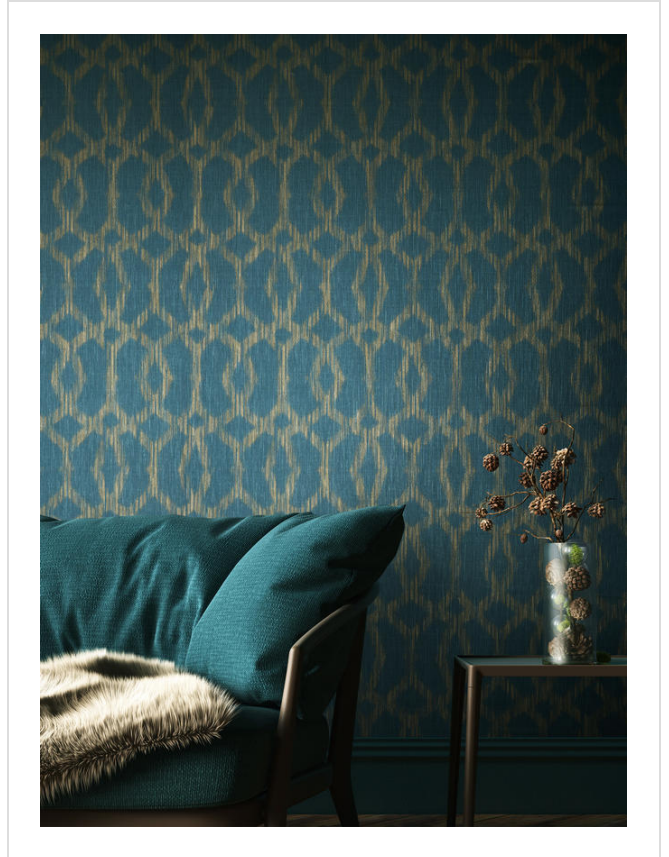

Skyward Grill

SKY46812

An ikat inspired trellis print. Coordinates with Skyward

All colours in Skyward Grill (12)

Skyward Grill is an internet exclusive.

✉ My library needs updating. Please contact me

Specification

[Fabric backed vinyl wallcovering ▶](#)

137cm wide

Sold by the Linear metre

[Class 0 and 1 ▶ Euroclass C ▶](#)

Light reflectance (LRV) 4

📄 Technical data downloads

[skyward-grill-technical-data.pdf](#) 📄

If you like **Skyward Grill**, you might like...