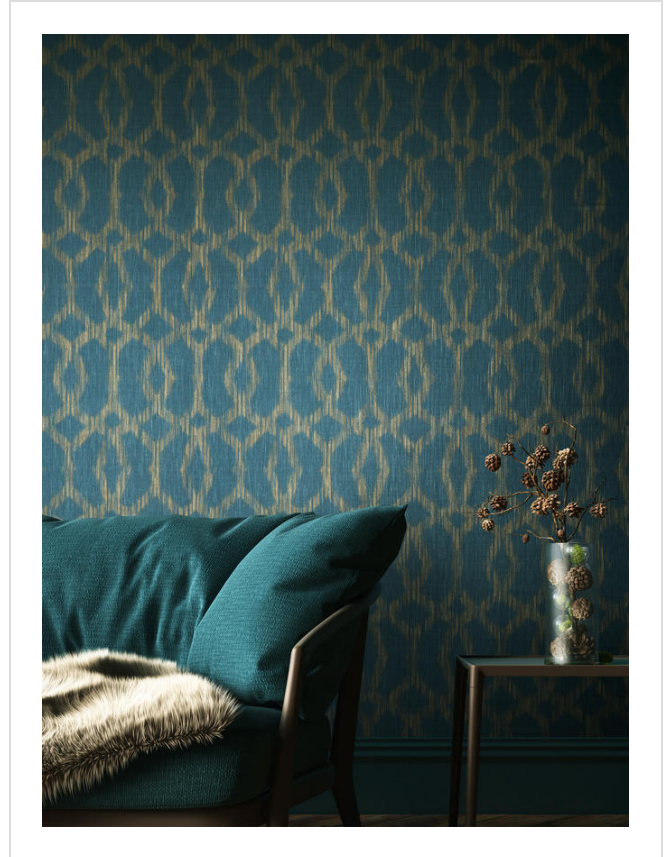

Skyward Grill

SKY46813

An ikat inspired trellis print. Coordinates with Skyward

All colours in Skyward Grill (12)

Skyward Grill is an internet exclusive.

✉ My library needs updating. Please contact me

Specification

[Fabric backed vinyl wallcovering ▶](#)

137cm wide

Sold by the Linear metre

[Class 0 and 1 ▶ Euroclass C ▶](#)

Light reflectance (LRV) 61

↓ Technical data downloads

[skyward-grill-technical-data.pdf](#) 📄

If you like **Skyward Grill**, you might like...