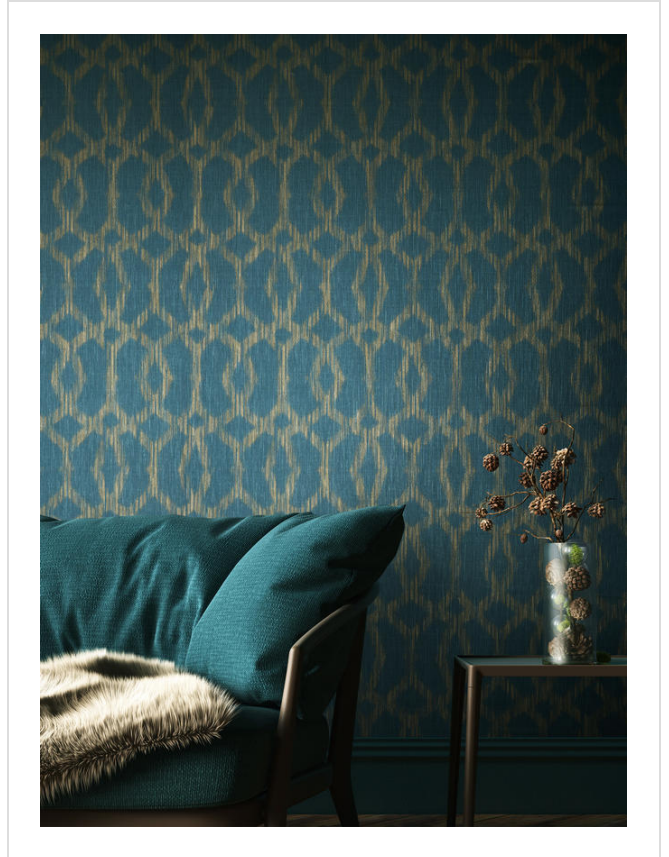

# Skyward Grill

SKY46817

An ikat inspired trellis print. Coordinates with Skyward

All colours in Skyward Grill (12)

**Skyward Grill** is an internet exclusive.

✉ My library needs updating. Please contact me

### Specification

[Fabric backed vinyl wallcovering ▶](#)

137cm wide

Sold by the Linear metre

[Class 0 and 1 ▶ Euroclass C ▶](#)

Light reflectance (LRV) 20

📄 Technical data downloads

[skyward-grill-technical-data.pdf](#) 📄