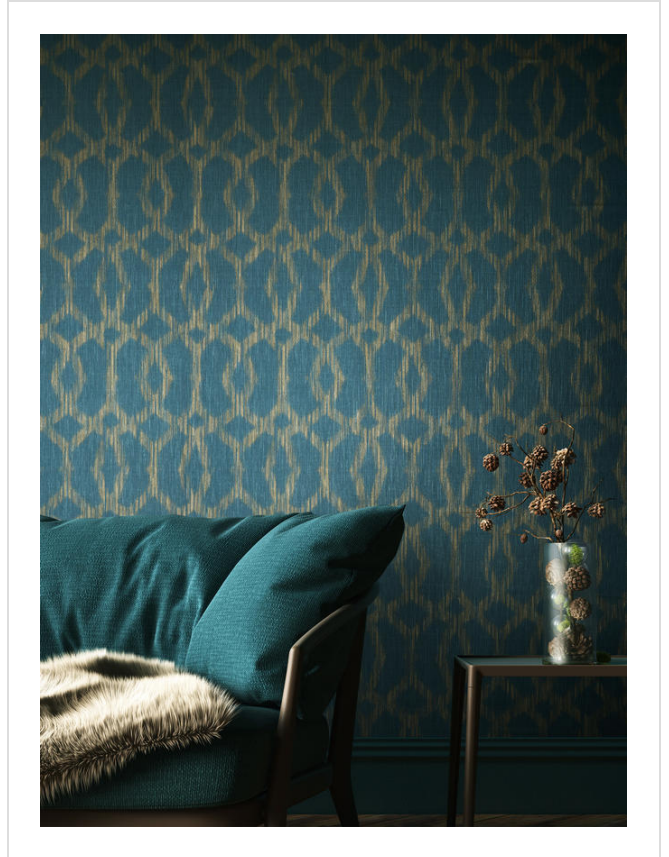

Skyward Grill

SKY47382

An ikat inspired trellis print. Coordinates with Skyward

All colours in Skyward Grill (12)

Skyward Grill is an internet exclusive.

✉ My library needs updating. Please contact me

Specification

[Fabric backed vinyl wallcovering ▶](#)

137cm wide

Sold by the Linear metre

[Class 0 and 1 ▶ Euroclass C ▶](#)

Light reflectance (LRV) 12

↓ Technical data downloads

[skyward-grill-technical-data.pdf](#) 📄

If you like **Skyward Grill**, you might like...