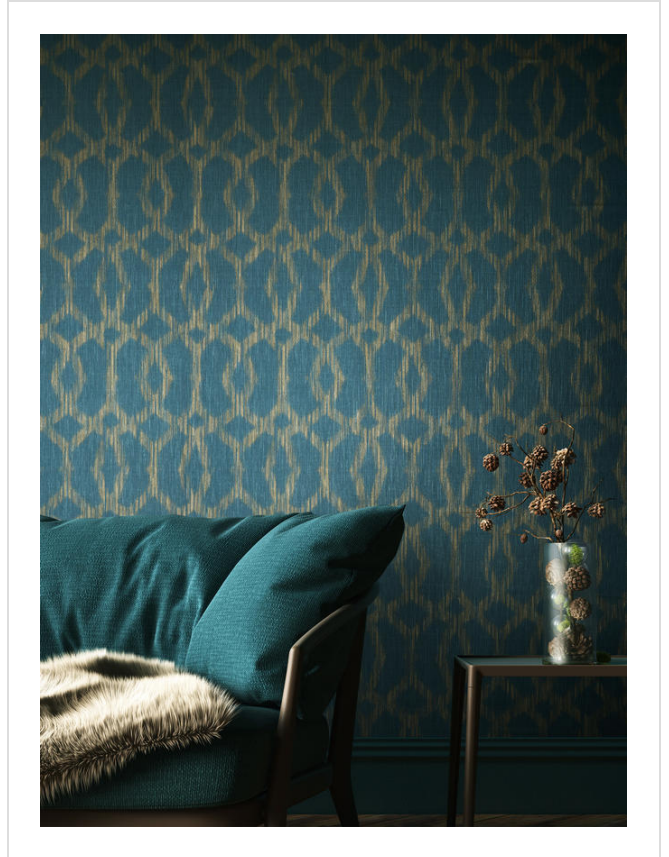

# Skyward Grill

SKY47383

An ikat inspired trellis print. Coordinates with Skyward

All colours in Skyward Grill (12)

**Skyward Grill** is an internet exclusive.

✉ My library needs updating. Please contact me

### Specification

[Fabric backed vinyl wallcovering ▶](#)

137cm wide

Sold by the Linear metre

[Class 0 and 1 ▶ Euroclass C ▶](#)

Light reflectance (LRV) 8

📄 Technical data downloads

[skyward-grill-technical-data.pdf](#) 📄