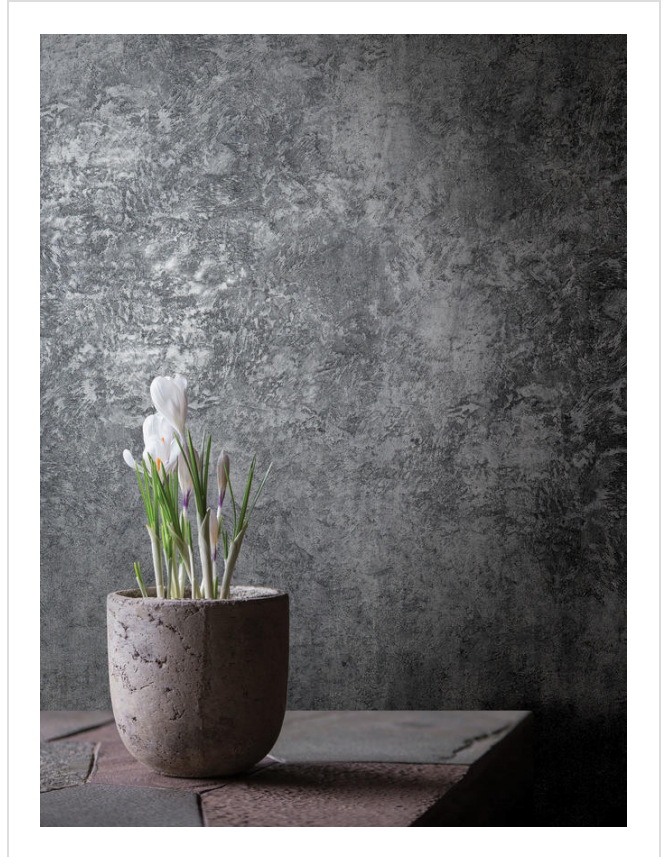

Slab

SLA42

Chiselled, polished stone

All colours in Slab (11)

Slab is in our **White** binder

✉ My library needs updating. Please contact me

Specification

[Fabric backed vinyl wallcovering ▶](#)

137cm wide

Sold by the Linear metre

[Euroclass B ▶ Class 0 and 1 ▶](#)

Light reflectance (LRV) 31

↓ [Technical data downloads](#)

[slabtechnical-data.pdf](#)

If you like **Slab**, you might like...

Infinity