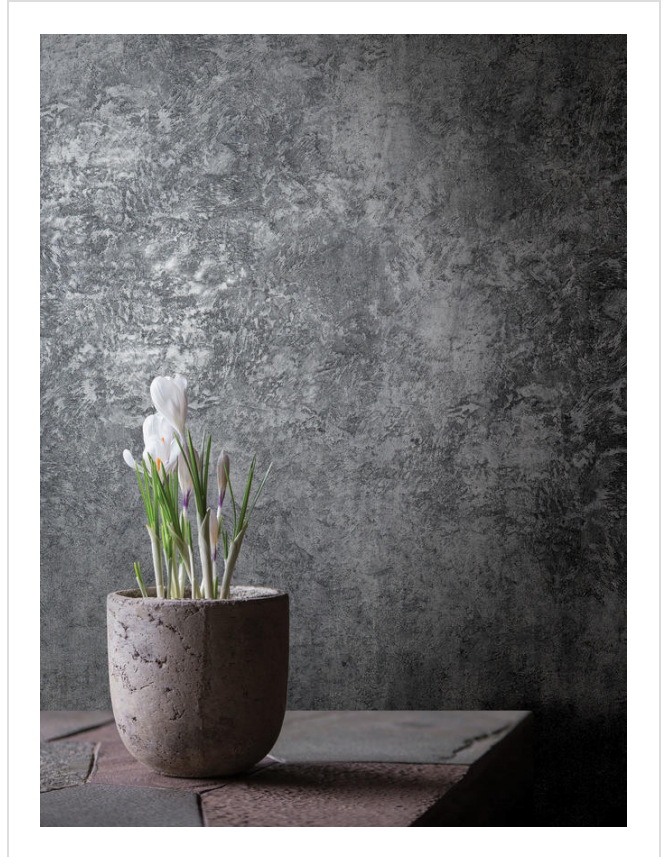

# Slab

SLA90

Chiselled, polished stone

All colours in Slab (11)

Slab is in our **White** binder

✉ My library needs updating. Please contact me

## Specification

[Fabric backed vinyl wallcovering ▶](#)

137cm wide

Sold by the Linear metre

[Euroclass B ▶ Class 0 and 1 ▶](#)

Light reflectance (LRV) 5

↓ [Technical data downloads](#)

[slabtechnical-data.pdf](#) 