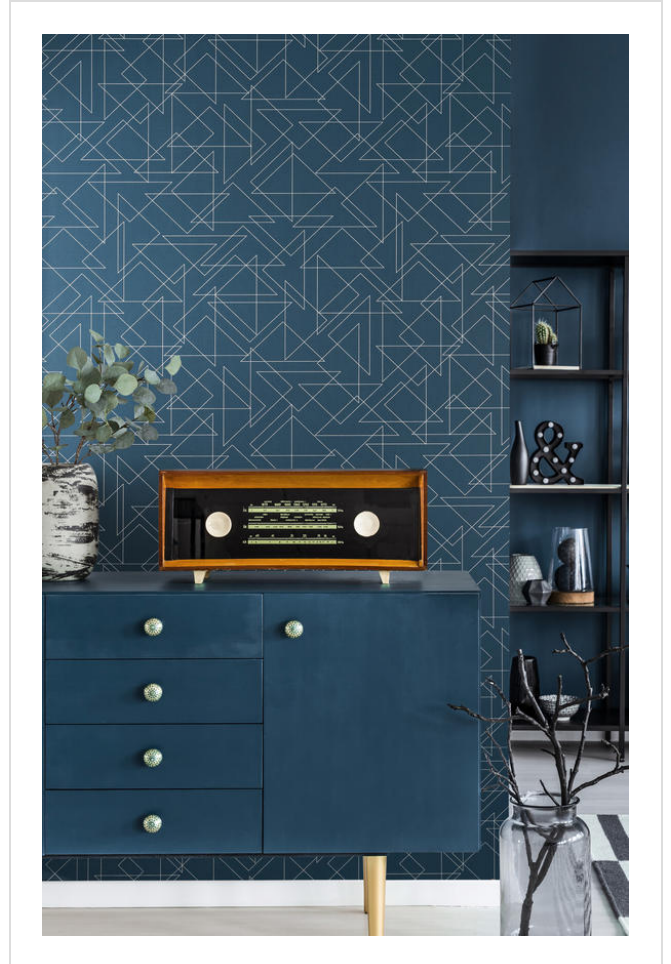

Spike

SPI4765

Metallic geometric print on matt linen ground

More colours in Spike (7)

Spike is in our **White** binder

✉ My library needs updating. Please contact me

Specification

[Fabric backed vinyl wallcovering ▶](#)

137cm wide

Sold by the Linear metre

[Euroclass B ▶](#)

Light reflectance (LRV) 75

📄 Technical data downloads

[spike-technical-data.pdf](#) 📄

If you like **Spike**, you might like...

Geometrics by Tektura Studio