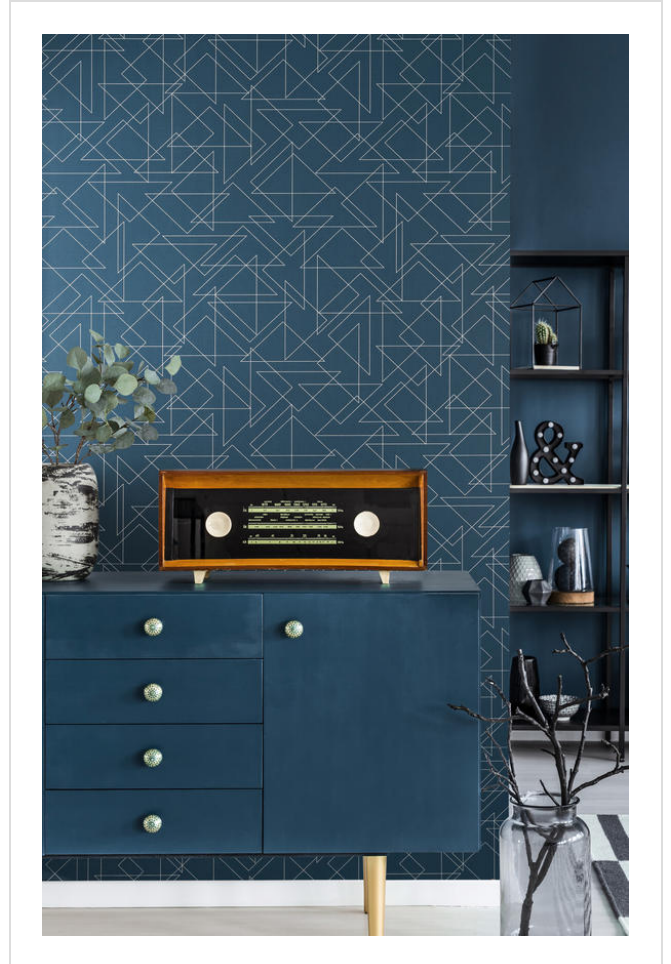

# Spike

SPI4765

Metallic geometric print on matt linen ground

More colours in Spike (7)

**Spike** is in our **White** binder

✉ My library needs updating. Please contact me

## Specification

[Fabric backed vinyl wallcovering ▶](#)

137cm wide

Sold by the Linear metre

[Euroclass B ▶](#)

Light reflectance (LRV) 75

↓ Technical data downloads

[spike-technical-data.pdf](#)