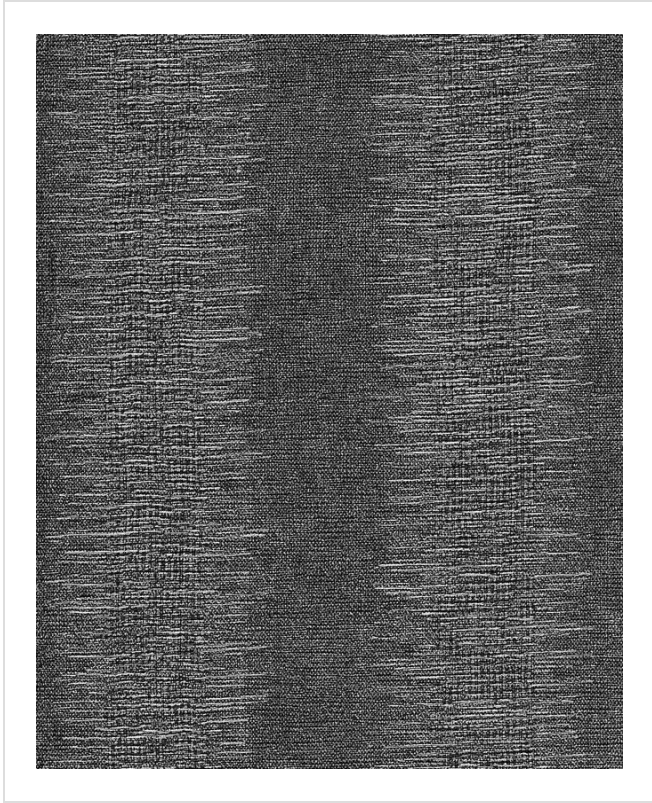

# Spool

SPO1005

Subtle woven stripe

More colours in Spool (6)

**Spool** is an internet exclusive.

My library needs updating. Please contact me

## Specification

[Fabric backed vinyl wallcovering ▶](#)

137cm wide

Sold by the Linear metre

[Euroclass B ▶](#)

Light reflectance (LRV) 28

[↓ Technical data downloads](#)

[spool-technical-data.pdf](#) 