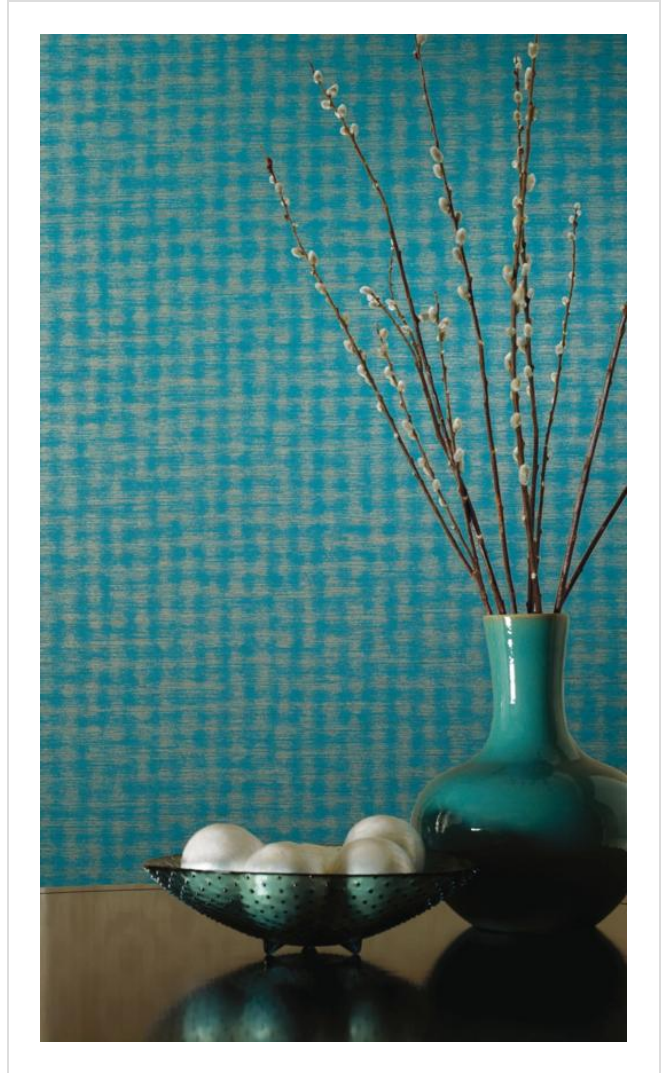

Strobe

BBRB02

A silky texture combines with subtle metallic overprint

More colours in Strobe (10)

Strobe is an internet exclusive.

✉ My library needs updating. Please contact me

Specification

[Fabric backed vinyl wallcovering ▶](#)

137cm wide

Sold by the Linear metre

[Class 0 and 1 ▶ Euroclass C ▶](#)

Light reflectance (LRV) 46

📄 [Technical data downloads](#)

[strobe-technical-data.pdf](#) 📄

If you like **Strobe**, you might like...

BRICK, WOOD
STONE

Brick Wood And Stone

Stripes And Spots