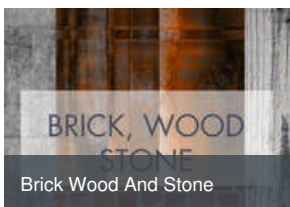

Strobe

BBRB02

A silky texture combines with subtle metallic overprint

More colours in Strobe (10)

Strobe is an internet exclusive.

✉ My library needs updating. Please contact me

Specification

[Fabric backed vinyl wallcovering ▶](#)

137cm wide

Sold by the Linear metre

[Class 0 and 1 ▶ Euroclass C ▶](#)

Light reflectance (LRV) 46

📄 [Technical data downloads](#)

[strobe-technical-data.pdf](#) 📄

If you like **Strobe**, you might like...

BRICK, WOOD
STONE

Brick Wood And Stone

Stripes And Spots