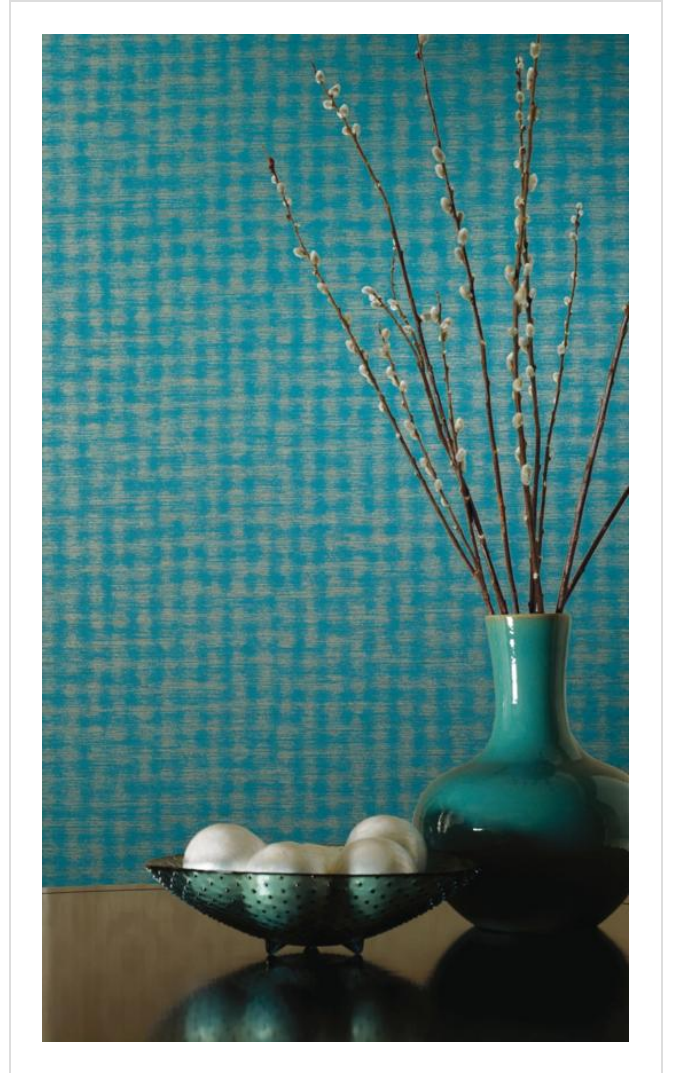

# Strobe

BBRB12

A silky texture combines with subtle metallic overprint

More colours in Strobe (10)

**Strobe** is an internet exclusive.

✉ My library needs updating. Please contact me

## Specification

[Fabric backed vinyl wallcovering ▶](#)

137cm wide

Sold by the Linear metre

[Class 0 and 1 ▶ Euroclass C ▶](#)

Light reflectance (LRV) 6

📄 [Technical data downloads](#)

[strobe-technical-data.pdf](#) 📄

If you like **Strobe**, you might like...