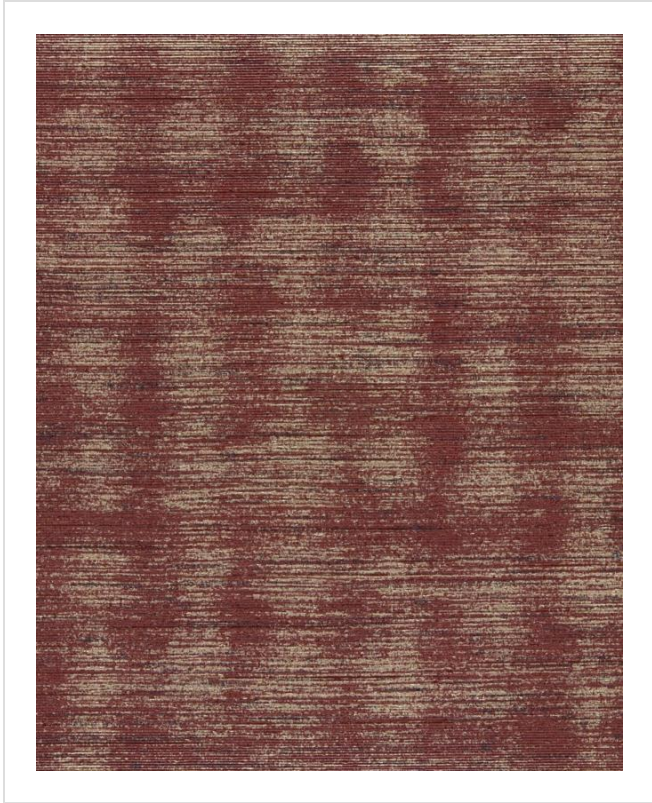

# Strobe

BBRB12

A silky texture combines with subtle metallic overprint

More colours in Strobe (10)

**Strobe** is an internet exclusive.

✉ My library needs updating. Please contact me

## Specification

[Fabric backed vinyl wallcovering ▶](#)

137cm wide

Sold by the Linear metre

[Class 0 and 1 ▶ Euroclass C ▶](#)

Light reflectance (LRV) 6

📄 [Technical data downloads](#)

[strobe-technical-data.pdf](#) 📄