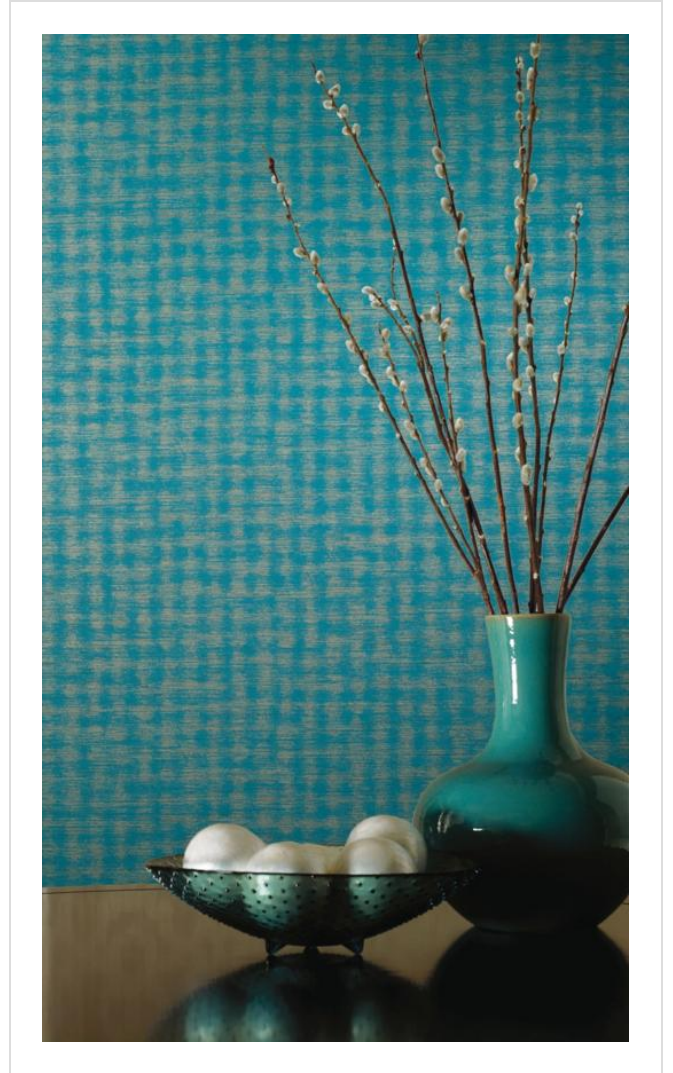

Strobe

BBRB13

A silky texture combines with subtle metallic overprint

More colours in Strobe (10)

Strobe is an internet exclusive.

✉ My library needs updating. Please contact me

Specification

[Fabric backed vinyl wallcovering ▶](#)

137cm wide

Sold by the Linear metre

[Class 0 and 1 ▶ Euroclass C ▶](#)

Light reflectance (LRV) 23

📄 [Technical data downloads](#)

[strobe-technical-data.pdf](#) 📄

If you like **Strobe**, you might like...

BRICK, WOOD
STONE

Brick Wood And Stone

Stripes And Spots