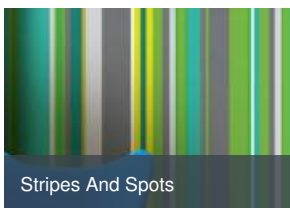

Strobe

BBRB13

A silky texture combines with subtle metallic overprint

More colours in Strobe (10)

Strobe is an internet exclusive.

✉ My library needs updating. Please contact me

Specification

[Fabric backed vinyl wallcovering ▶](#)

137cm wide

Sold by the Linear metre

[Class 0 and 1 ▶ Euroclass C ▶](#)

Light reflectance (LRV) 23

📄 [Technical data downloads](#)

[strobe-technical-data.pdf](#) 📄

If you like **Strobe**, you might like...

BRICK, WOOD
STONE

Brick Wood And Stone

Stripes And Spots