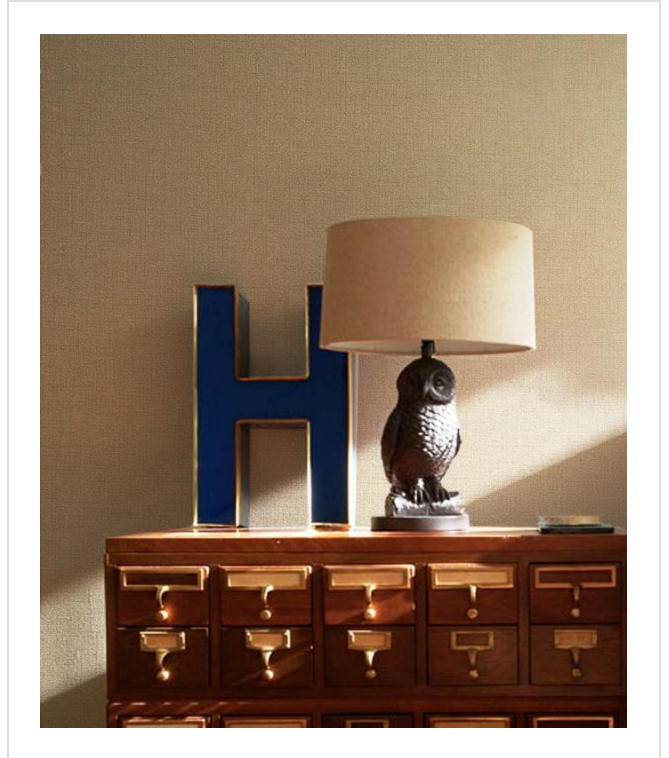

Tailor

TAI52860

A simple, classical weave

More colours in Tailor (23)

Tailor is in our **Orange** binder

✉ My library needs updating. Please contact me

Specification

[Fabric backed vinyl wallcovering ▶](#)

137cm wide

Sold by the Linear metre

[Class 0 and 1 ▶ Euroclass C ▶](#)

Light reflectance (LRV) 23

📄 [Technical data downloads](#)

[tailor-technical.pdf](#) 📄

If you like **Tailor**, you might like...

Fret