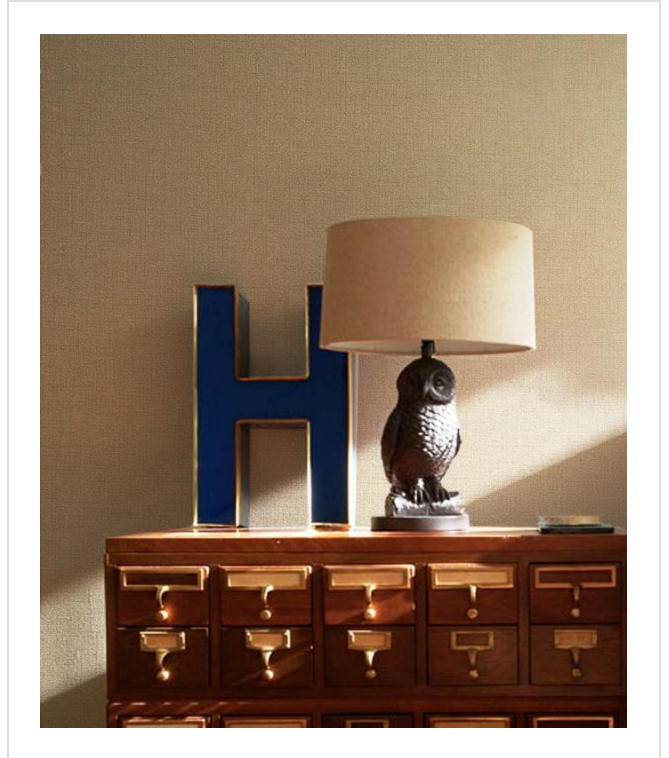

Tailor

TAI52860

A simple, classical weave

More colours in Tailor (23)

Tailor is in our **Orange** binder

✉ My library needs updating. Please contact me

Specification

[Fabric backed vinyl wallcovering ▶](#)

137cm wide

Sold by the Linear metre

[Class 0 and 1 ▶ Euroclass C ▶](#)

Light reflectance (LRV) 23

📄 [Technical data downloads](#)

[tailor-technical-data.pdf](#) 📄

If you like **Tailor**, you might like...

Fret