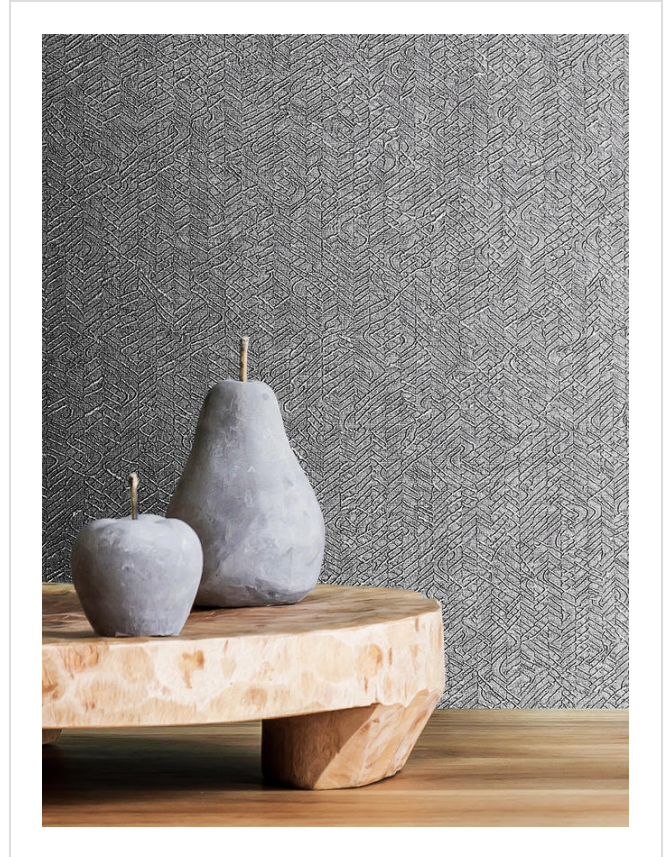

Tracery

TRA1536

Etched, chiselled and burnished metallic texture

More colours in Tracery (12)

Tracery is in our **White** binder

My library needs updating. Please contact me

Specification

[Fabric backed vinyl wallcovering ▶](#)

137cm wide

Sold by the Linear metre

[Euroclass B ▶](#)

Light reflectance (LRV) 69

 [Technical data downloads](#)

[tracery-technical-data.pdf](#) 

If you like **Tracery**, you might like...

Chipper