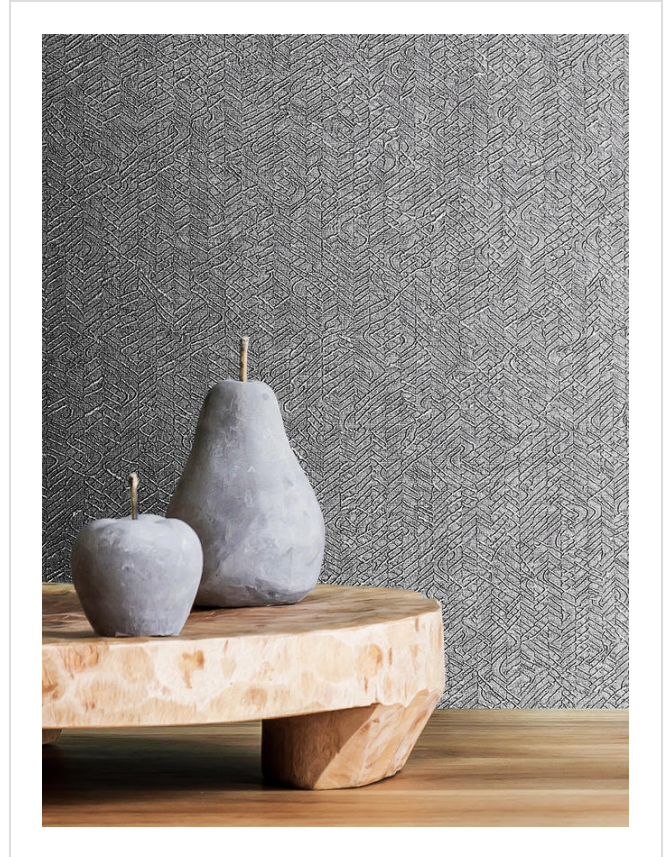

# Tracery

TRA1537

Etched, chiselled and burnished metallic texture

More colours in Tracery (12)

Tracery is in our **White** binder

☑ My library needs updating. Please contact me

### Specification

[Fabric backed vinyl wallcovering ▶](#)

137cm wide

Sold by the Linear metre

[Euroclass B ▶](#)

Light reflectance (LRV) 63

📄 [Technical data downloads](#)

[tracery-technical-data.pdf](#) 📄

If you like **Tracery**, you might like...

Chipper

Ammonite