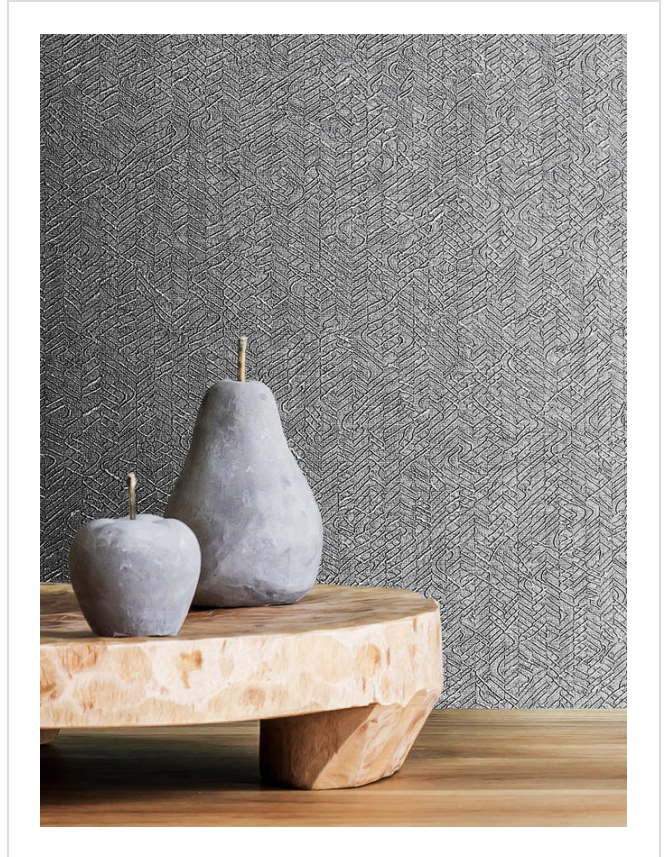

# Tracery

TRA1540

Etched, chiselled and burnished metallic texture

More colours in Tracery (12)

Tracery is in our **White** binder

☑ My library needs updating. Please contact me

### Specification

[Fabric backed vinyl wallcovering ▶](#)

137cm wide

Sold by the Linear metre

[Euroclass B ▶](#)

Light reflectance (LRV) 53

📄 [Technical data downloads](#)

[tracery-technical-data.pdf](#) 📄

If you like **Tracery**, you might like...

Chipper

Ammonite