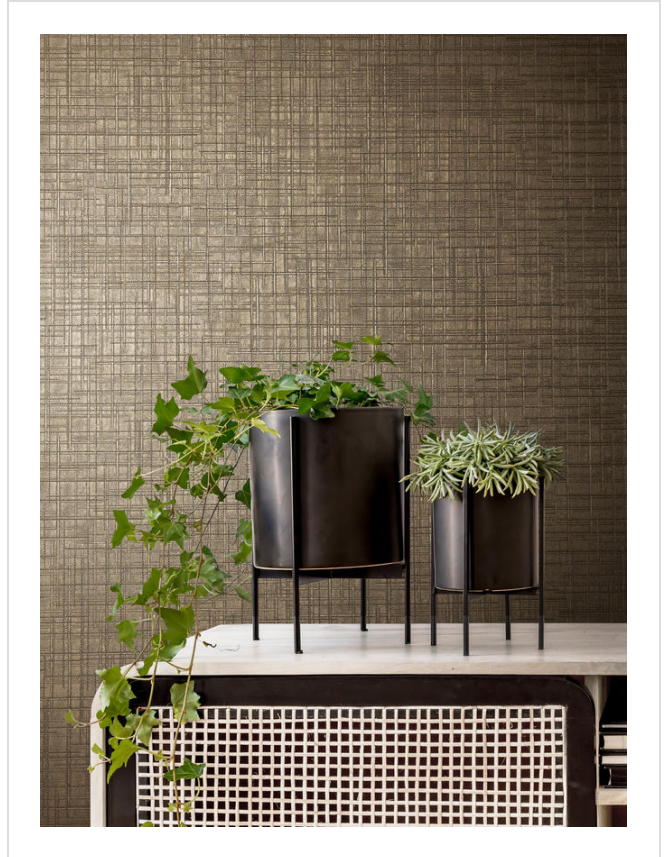

Traveller

TRA8220

Burnished stitched leather

More colours in Traveller (12)

Traveller is in our **White** binder

My library needs updating. Please contact me

Specification

[Fabric backed vinyl wallcovering ▶](#)

137cm wide

Sold by the Linear metre

[Euroclass B ▶](#)

Light reflectance (LRV) 1

[📄 Technical data downloads](#)

[traveller-technical-info.pdf 📄](#)